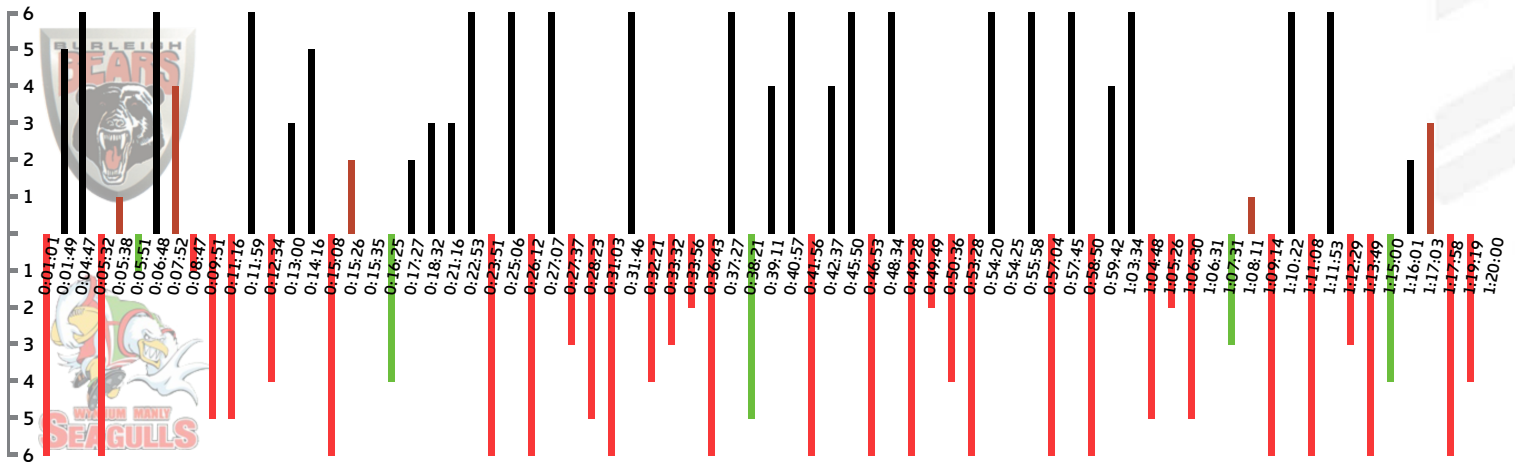

MATCH REPORT

2019 INTRUST SUPER CUP - ROUND 6

BEARS				COMPLETIONS			SEAGULLS			
STAT TYPE	1	2	TOT	BEA	COMPLETION %	WMS	STAT TYPE	1	2	TOT
Complete Sets	15	13	28	82%		85%	Complete Sets	17	17	34
Incomplete Sets	3	3	6				Incomplete Sets	3	3	6
Completion %	83%	81%	82%				Completion %	85%	85%	85%

KEY

Complete Bears (black), Incomplete Bears (red), Complete Seagulls (green), Incomplete Seagulls (red)

BEARS							RUNNING METRES				SEAGULLS						
LINEUP	ALL RUNS	ALL RUN METRES	D/H RUNS	D/H RUN METRES	P/C RUN METRES	L/E RUNS	BEA	AVERAGE SET RUN DISTANCE	WMS	LINEUP	ALL RUNS	ALL RUN METRES	D/H RUNS	D/H RUN METRES	P/C RUN METRES	L/E RUNS	
Kurtis Rowe	12	154	0	0	20	1	44m		40m	Edene Gebbie	16	109	1	23	48	0	
Troy Leo	9	87	0	0	20	0				Edward Burns	12	86	6	46	29	0	
Brenko Lee	12	100	4	24	36	1				Delouise Hoeter	9	138	4	53	27	0	
Jesse Arthars	10	170	0	0	23	0	387	BACK THREE	295	Junior Pauga	14	136	4	30	60	0	
Phillip Sami	17	146	1	9	59	1	270	CENTRES	274	Richard Kennar	11	100	4	29	30	0	
Dylan Phythian	3	14	0	0	0	3	68	HALVES	138	Tom Dearden	6	48	0	0	6	2	
Jamal Fogarty	9	54	0	0	2	6	299	EDGE FORWARDS/LOCK	171	Sam Scarlett	16	90	1	7	11	6	
Luke Page	15	152	0	0	70	0	268	PROPS	174	Aaron Rockley	5	42	0	0	18	0	
Sam Coster	6	32	2	10	7	1	32	HOOVER	97	Mitch Cronin	10	97	8	66	25	2	
Jack Stockwell	13	116	0	0	45	0	150	INTERCHANGE	455	Max Elliott	15	132	0	0	51	0	
Hayden Schwass	13	96	1	5	49	0				Matiu Love-Henry	8	71	0	0	34	0	
Jacob Hind	8	63	0	0	21	0	9	BACK THREE	98	Alex Barr	7	65	0	0	24	0	
Jack Buchanan	13	140	0	0	53	0	24	CENTRES	83	Kalolo Saitaua	5	35	1	2	10	0	
Jordan Scott	4	25	4	25	4	1	0	HALVES	7	Jayden Berrell	17	128	1	2	33	7	
Josh Ailaomai	5	52	0	0	22	0	5	EDGE FORWARDS/LOCK	2	Kelly Tate	7	56	0	0	23	0	
Jeff Lynch	4	37	0	0	19	0	0	PROPS	0	Keenan Palasia	16	163	0	0	68	1	
Matt Robinson	4	36	0	0	16	0	10	HOOVER	66	Patrick Siple	10	108	0	0	43	0	
							25	INTERCHANGE	2