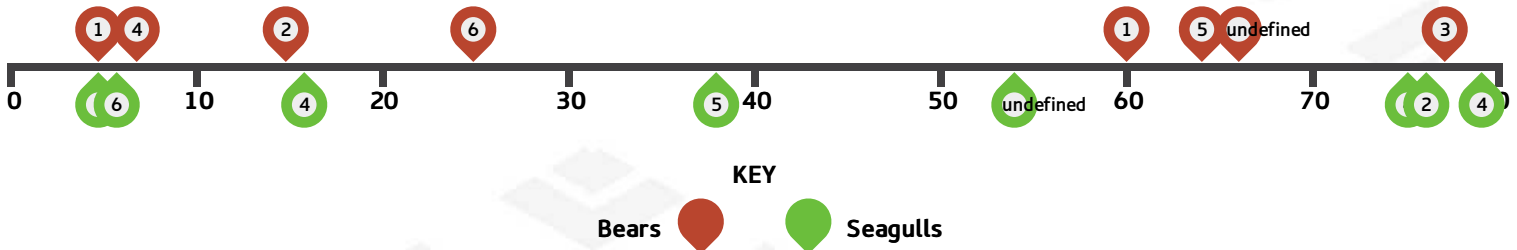

MATCH REPORT

2019 INTRUST SUPER CUP - ROUND 6

BEARS								NEGATIVE PLAY			SEAGULLS							
LINEUP	ERRORS	PENALTIES	PTB PENALTIES	GENERAL PENALTIES	F/PLAY PENALTIES	OFFSIDE PENALTIES		BEA	NEGATIVE PLAY	WMS	LINEUP	ERRORS	PENALTIES	PTB PENALTIES	GENERAL PENALTIES	F/PLAY PENALTIES	OFFSIDE PENALTIES	
Kurtis Rowe	1	0	0	0	0	0		8	ERRORS	8	Edene Gebbie	1	1	0	1	1	0	
Troy Leo	0	1	1	0	0	0		7	PENALTIES (TOTAL)	5	Edward Burns	0	0	0	0	0	0	
Brenko Lee	1	0	0	0	0	0		7	PTB DEFENCE PENALTIES	2	Delouise Hoeter	0	1	0	0	0	1	
Jesse Arthars	1	0	0	0	0	0		0	GENERAL PLAY PENALTIES	2	Junior Pauga	0	0	0	0	0	0	
Phillip Sami	0	0	0	0	0	0		0	FOUL PLAY PENALTIES	1	Richard Kennar	1	0	0	0	0	0	
Dylan Phythian	1	0	0	0	0	0		0	OFFSIDE PENALTIES	1	Tom Dearden	2	0	0	0	0	0	
Jamal Fogarty	0	1	1	0	0	0		0	SCRUM PENALTIES	0	Sam Scarlett	0	0	0	0	0	0	
Luke Page	0	0	0	0	0	0		0	ON REPORTS	1	Aaron Rockley	0	0	0	0	0	0	
Sam Coster	0	1	1	0	0	0		0	SIN BINS	0	Mitch Cronin	0	0	0	0	0	0	
Jack Stockwell	1	0	0	0	0	0		0	SEND OFFS	0	Max Elliott	1	1	1	0	0	0	
Hayden Schwass	2	0	0	0	0	0					Matiu Love-Henry	0	1	0	1	0	0	
Jacob Hind	1	1	1	0	0	0					Alex Barr	1	1	1	0	0	0	
Jack Buchanan	0	2	2	0	0	0					Kalolo Saitaua	0	0	0	0	0	0	
Jordan Scott	0	0	0	0	0	0					Jayden Berrell	1	0	0	0	0	0	
Josh Ailaomai	0	1	1	0	0	0					Kelly Tate	0	0	0	0	0	0	
Jeff Lynch	0	0	0	0	0	0					Keenan Palasia	1	0	0	0	0	0	
Matt Robinson	0	0	0	0	0	0					Patrick Siple	0	0	0	0	0	0	

ERROR TIMELINE