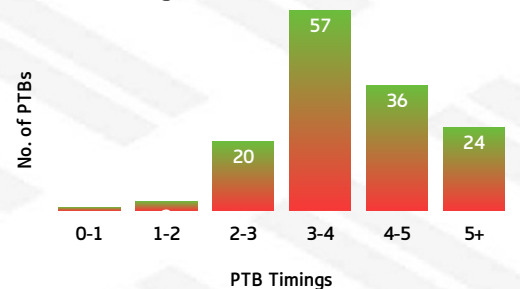

BEARS

TACKLING

SEAGULLS

Bears Tackling Breakdown

BEA	TACKLING	WMS
310	TACKLES MADE	256
12	INEFFECTIVE	17
20	MISSED	26
90.6	EFFECTIVE TACKLE %	85.6
30	ONE ON ONE TACKLES	30
77	2 MAN TACKLES	52
41	3 MAN TACKLES	38
0	4+ MAN TACKLES	1

Seagulls Tackling Breakdown

BEARS

PLAY THE BALL

SEAGULLS

Bears PTB Breakdown

BEA	PTB (SECONDS)	WMS
0	0-1 SECONDS	1
2	1-2 SECONDS	3
18	2-3 SECONDS	20
42	3-4 SECONDS	57
43	4-5 SECONDS	36
9	5+ SECONDS	24

Seagulls PTB Breakdown

MATCH REPORT

2019 INTRUST SUPER CUP - ROUND 6

BEARS								NEGATIVE PLAY			SEAGULLS							
LINEUP	ERRORS	PENALTIES	PTB PENALTIES	GENERAL PENALTIES	F/PLAY PENALTIES	OFFSIDE PENALTIES		BEA	NEGATIVE PLAY	WMS	LINEUP	ERRORS	PENALTIES	PTB PENALTIES	GENERAL PENALTIES	F/PLAY PENALTIES	OFFSIDE PENALTIES	
Kurtis Rowe	1	0	0	0	0	0		8	ERRORS	8	Edene Gebbie	1	1	0	1	1	0	
Troy Leo	0	1	1	0	0	0		7	PENALTIES (TOTAL)	5	Edward Burns	0	0	0	0	0	0	
Brenko Lee	1	0	0	0	0	0		7	PTB DEFENCE PENALTIES	2	Delouise Hoeter	0	1	0	0	0	1	
Jesse Arthars	1	0	0	0	0	0		0	GENERAL PLAY PENALTIES	2	Junior Pauga	0	0	0	0	0	0	
Phillip Sami	0	0	0	0	0	0		0	FOUL PLAY PENALTIES	1	Richard Kennar	1	0	0	0	0	0	
Dylan Phythian	1	0	0	0	0	0		0	OFFSIDE PENALTIES	1	Tom Dearden	2	0	0	0	0	0	
Jamal Fogarty	0	1	1	0	0	0		0	SCRUM PENALTIES	0	Sam Scarlett	0	0	0	0	0	0	
Luke Page	0	0	0	0	0	0		0	ON REPORTS	1	Aaron Rockley	0	0	0	0	0	0	
Sam Coster	0	1	1	0	0	0		0	SIN BINS	0	Mitch Cronin	0	0	0	0	0	0	
Jack Stockwell	1	0	0	0	0	0		0	SEND OFFS	0	Max Elliott	1	1	1	0	0	0	
Hayden Schwass	2	0	0	0	0	0					Matiu Love-Henry	0	1	0	1	0	0	
Jacob Hind	1	1	1	0	0	0					Alex Barr	1	1	1	0	0	0	
Jack Buchanan	0	2	2	0	0	0					Kalolo Saitaua	0	0	0	0	0	0	
Jordan Scott	0	0	0	0	0	0					Jayden Berrell	1	0	0	0	0	0	
Josh Ailaomai	0	1	1	0	0	0					Kelly Tate	0	0	0	0	0	0	
Jeff Lynch	0	0	0	0	0	0					Keenan Palasia	1	0	0	0	0	0	
Matt Robinson	0	0	0	0	0	0					Patrick Siple	0	0	0	0	0	0	