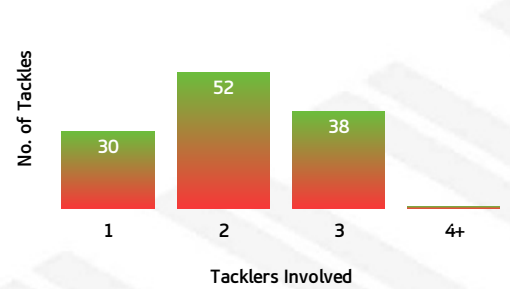

SEAGULLS

LINEUP	RECEIPTS	PASSES	PASSES/RUN	DUMMY PASSES	KICKS	KICK METRES	LONG KICKS SPACE
Edene Gebbie	24	4	0.25	0	0	0	0
Edward Burns	14	2	0.17	0	0	0	0
Delouise Hoeter	11	3	0.33	2	1	0	0
Junior Pauga	14	1	0.07	0	0	0	0
Richard Kennar	12	0	0	0	0	0	0
Tom Dearden	32	22	3.67	6	6	165	1
Sam Scarlett	66	44	2.75	13	12	335	2
Aaron Rockley	5	0	0	0	0	0	0
Mitch Cronin	81	78	7.8	14	1	2	0
Max Elliott	15	0	0	0	0	0	0
Matiu Love-Henry	8	0	0	1	0	0	0
Alex Barr	9	1	0.14	0	0	0	0
Kalolo Saitaua	23	17	3.4	3	1	3	0
Jayden Berrell	25	14	0.82	2	0	0	0
Kelly Tate	7	0	0	0	0	0	0
Keenan Palasia	18	2	0.13	2	0	0	0
Patrick Siple	10	0	0	0	0	0	0

BEARS

TACKLING

SEAGULLS

Bears Tackling Breakdown

BEA	TACKLING	WMS
310	TACKLES MADE	256
12	INEFFECTIVE	17
20	MISSED	26
90.6	EFFECTIVE TACKLE %	85.6
30	ONE ON ONE TACKLES	30
77	2 MAN TACKLES	52
41	3 MAN TACKLES	38
0	4+ MAN TACKLES	1

Seagulls Tackling Breakdown

BEARS

PLAY THE BALL

SEAGULLS

Bears PTB Breakdown

BEA	PTB (SECONDS)	WMS
0	0-1 SECONDS	1
2	1-2 SECONDS	3
18	2-3 SECONDS	20
42	3-4 SECONDS	57
43	4-5 SECONDS	36
9	5+ SECONDS	24

Seagulls PTB Breakdown