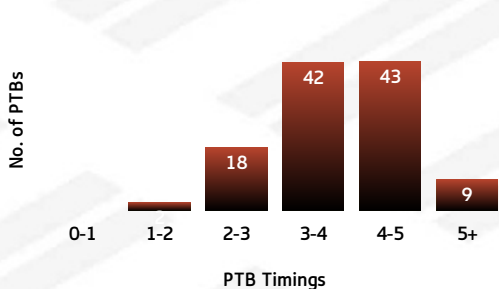

BEARS

TACKLING

SEAGULLS

Bears Tackling Breakdown

BEA	TACKLING	WMS
310	TACKLES MADE	256
12	INEFFECTIVE	17
20	MISSED	26
90.6	EFFECTIVE TACKLE %	85.6
30	ONE ON ONE TACKLES	30
77	2 MAN TACKLES	52
41	3 MAN TACKLES	38
0	4+ MAN TACKLES	1

Seagulls Tackling Breakdown

BEARS

PLAY THE BALL

SEAGULLS

Bears PTB Breakdown

BEA	PTB (SECONDS)	WMS
0	0-1 SECONDS	1
2	1-2 SECONDS	3
18	2-3 SECONDS	20
42	3-4 SECONDS	57
43	4-5 SECONDS	36
9	5+ SECONDS	24

Seagulls PTB Breakdown

MATCH REPORT

2019 INTRUST SUPER CUP - ROUND 6

BEARS								NEGATIVE PLAY			SEAGULLS							
LINEUP	ERRORS	PENALTIES	PTB PENALTIES	GENERAL PENALTIES	F/PLAY PENALTIES	OFFSIDE PENALTIES		BEA	NEGATIVE PLAY	WMS	LINEUP	ERRORS	PENALTIES	PTB PENALTIES	GENERAL PENALTIES	F/PLAY PENALTIES	OFFSIDE PENALTIES	
Kurtis Rowe	1	0	0	0	0	0		8	ERRORS	8	Edene Gebbie	1	1	0	1	1	0	
Troy Leo	0	1	1	0	0	0		7	PENALTIES (TOTAL)	5	Edward Burns	0	0	0	0	0	0	
Brenko Lee	1	0	0	0	0	0		7	PTB DEFENCE PENALTIES	2	Delouise Hoeter	0	1	0	0	0	1	
Jesse Arthars	1	0	0	0	0	0		0	GENERAL PLAY PENALTIES	2	Junior Pauga	0	0	0	0	0	0	
Phillip Sami	0	0	0	0	0	0		0	FOUL PLAY PENALTIES	1	Richard Kennar	1	0	0	0	0	0	
Dylan Phythian	1	0	0	0	0	0		0	OFFSIDE PENALTIES	1	Tom Dearden	2	0	0	0	0	0	
Jamal Fogarty	0	1	1	0	0	0		0	SCRUM PENALTIES	0	Sam Scarlett	0	0	0	0	0	0	
Luke Page	0	0	0	0	0	0		0	ON REPORTS	1	Aaron Rockley	0	0	0	0	0	0	
Sam Coster	0	1	1	0	0	0		0	SIN BINS	0	Mitch Cronin	0	0	0	0	0	0	
Jack Stockwell	1	0	0	0	0	0		0	SEND OFFS	0	Max Elliott	1	1	1	0	0	0	
Hayden Schwass	2	0	0	0	0	0					Matiu Love-Henry	0	1	0	1	0	0	
Jacob Hind	1	1	1	0	0	0					Alex Barr	1	1	1	0	0	0	
Jack Buchanan	0	2	2	0	0	0					Kalolo Saitaua	0	0	0	0	0	0	
Jordan Scott	0	0	0	0	0	0					Jayden Berrell	1	0	0	0	0	0	
Josh Ailaomai	0	1	1	0	0	0					Kelly Tate	0	0	0	0	0	0	
Jeff Lynch	0	0	0	0	0	0					Keenan Palasia	1	0	0	0	0	0	
Matt Robinson	0	0	0	0	0	0					Patrick Siple	0	0	0	0	0	0	