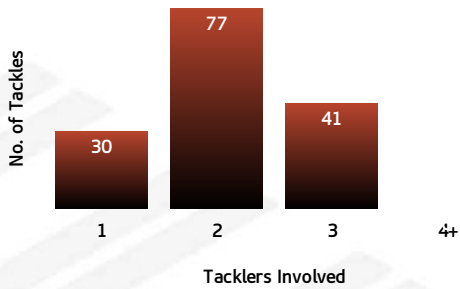

PASSING/KICKING

BEA	PASSING	WMS
325	RECEIPTS	374
164	PASSES	188
3	SHIFTS LEFT	8
4	SHIFTS RIGHT	8
1.04	PASSES/RUN	1.02
27	DUMMY PASSES	43
10	OFFLOADS	10

BEA	KICKING	WMS
17	KICKS	21
389	KICKING METRES	507
4	BOMB KICKS	7
3	GRUBBER KICKS	8
1	CHIP KICKS	1
0	CROSSFIELD KICKS	0
1	FORCED DROPOUT KICKS	3
0	DEAD IN GOAL KICKS	0
0	LONG KICKS INTO SPACE	3

SEAGULLS

LINEUP	RECEIPTS	PASSES	PASSES/RUN	DUMMY PASSES	KICKS	KICK METRES	LONG KICKS SPACE
Edene Gebbie	24	4	0.25	0	0	0	0
Edward Burns	14	2	0.17	0	0	0	0
Delouise Hoeter	11	3	0.33	2	1	0	0
Junior Pauga	14	1	0.07	0	0	0	0
Richard Kennar	12	0	0	0	0	0	0
Tom Dearden	32	22	3.67	6	6	165	1
Sam Scarlett	66	44	2.75	13	12	335	2
Aaron Rockley	5	0	0	0	0	0	0
Mitch Cronin	81	78	7.8	14	1	2	0
Max Elliott	15	0	0	0	0	0	0
Matiu Love-Henry	8	0	0	1	0	0	0
Alex Barr	9	1	0.14	0	0	0	0
Kalolo Saitaua	23	17	3.4	3	1	3	0
Jayden Berrell	25	14	0.82	2	0	0	0
Kelly Tate	7	0	0	0	0	0	0
Keenan Palasia	18	2	0.13	2	0	0	0
Patrick Siple	10	0	0	0	0	0	0

BEARS

TACKLING

SEAGULLS

Bears Tackling Breakdown

BEA	TACKLING	WMS
310	TACKLES MADE	256
12	INEFFECTIVE	17
20	MISSED	26
90.6	EFFECTIVE TACKLE %	85.6
30	ONE ON ONE TACKLES	30
77	2 MAN TACKLES	52
41	3 MAN TACKLES	38
0	4+ MAN TACKLES	1

Seagulls Tackling Breakdown

BEARS

PLAY THE BALL

SEAGULLS

Bears PTB Breakdown

BEA	PTB (SECONDS)	WMS
0	0-1 SECONDS	1
2	1-2 SECONDS	3
18	2-3 SECONDS	20
42	3-4 SECONDS	57
43	4-5 SECONDS	36
9	5+ SECONDS	24

Seagulls PTB Breakdown