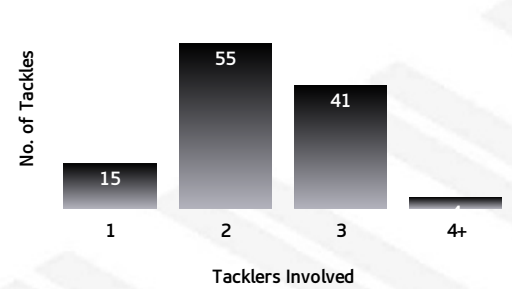

SEAGULLS

LINEUP	RECEIPTS	PASSES	PASSES/RUN	DUMMY PASSES	KICKS	KICK METRES	LONG KICKS	SPACE
Talor Walters	24	7	0.47	5	0	0	0	0
Ryland Jacobs	8	1	0.13	0	1	3	0	
Lamar Liolevave	12	3	0.3	0	1	0	0	
Treymain Spry	6	2	0.4	1	0	0	0	
Ioane Seuli	12	0	0	0	0	0	0	
Lindon McGrady	36	21	2.33	4	8	195	2	
Kurtis Dark	35	22	1.69	4	4	161	1	
Leilani Latu	15	5	0.45	3	0	0	0	
Mitch Rein	111	108	12	21	2	8	0	
John Palavi	14	2	0.17	1	0	0	0	
Kalani Going	9	0	0	1	0	0	0	
Kirk Murphy	11	2	0.2	0	0	0	0	
Shane Gillham	8	0	0	3	0	0	0	
Jarrold Morfett	14	3	0.27	3	0	0	0	
Bayley Faulk	2	0	0	0	0	0	0	
Rory Lillis	16	2	0.14	3	0	0	0	
Jack Cook	18	12	1.71	1	0	0	0	

BEARS

Bears Tackling Breakdown

TACKLING

BEA	TACKLING	THS
283	TACKLES MADE	268
11	INEFFECTIVE	17
24	MISSED	24
89	EFFECTIVE TACKLE %	86.7
21	ONE ON ONE TACKLES	15
66	2 MAN TACKLES	55
40	3 MAN TACKLES	41
0	4+ MAN TACKLES	4

SEAGULLS

Seagulls Tackling Breakdown

BEARS

Bears PTB Breakdown

PLAY THE BALL

BEA	PTB (SECONDS)	THS
0	0-1 SECONDS	2
9	1-2 SECONDS	8
18	2-3 SECONDS	23
44	3-4 SECONDS	48
25	4-5 SECONDS	28
12	5+ SECONDS	17

SEAGULLS