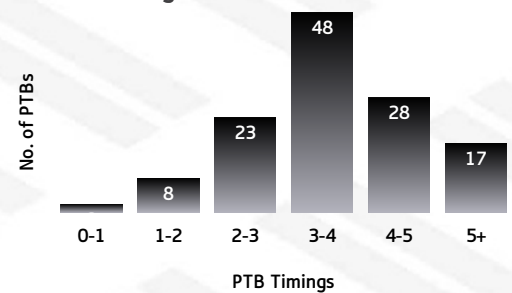

BEARS

Bears Tackling Breakdown

TACKLING

BEA	TACKLING	THS
283	TACKLES MADE	268
11	INEFFECTIVE	17
24	MISSED	24
89	EFFECTIVE TACKLE %	86.7
21	ONE ON ONE TACKLES	15
66	2 MAN TACKLES	55
40	3 MAN TACKLES	41
0	4+ MAN TACKLES	4

SEAGULLS

Seagulls Tackling Breakdown

BEARS

Bears PTB Breakdown

PLAY THE BALL

BEA	PTB (SECONDS)	THS
0	0-1 SECONDS	2
9	1-2 SECONDS	8
18	2-3 SECONDS	23
44	3-4 SECONDS	48
25	4-5 SECONDS	28
12	5+ SECONDS	17

SEAGULLS

Seagulls PTB Breakdown

MATCH REPORT

2019 INTRUST SUPER CUP - ROUND 3

BEARS							NEGATIVE PLAY			SEAGULLS						
LINEUP	ERRORS	PENALTIES	PTB PENALTIES	GENERAL PENALTIES	F/PLAY PENALTIES	OFFSIDE PENALTIES	BEA	NEGATIVE PLAY	THS	LINEUP	ERRORS	PENALTIES	PTB PENALTIES	GENERAL PENALTIES	F/PLAY PENALTIES	OFFSIDE PENALTIES
Kurtis Rowe	4	0	0	0	0	0	13	ERRORS	10	Talor Walters	1	0	0	0	0	0
Troy Leo	0	1	0	0	1	0	10	PENALTIES (TOTAL)	9	Ryland Jacobs	0	0	0	0	0	0
Sami Sauluma	2	1	0	1	0	0	1	PTB DEFENCE PENALTIES	5	Lamar Liolevave	0	1	1	0	0	0
Jesse Arthars	0	0	0	0	0	0	3	GENERAL PLAY PENALTIES	1	Treyman Spry	0	0	0	0	0	0
Tyronne Roberts-D...	1	0	0	0	0	0	5	FOUL PLAY PENALTIES	1	Ioane Seieli	2	1	1	0	0	0
Dylan Phythian	0	0	0	0	0	0	1	OFFSIDE PENALTIES	2	Lindon McGrady	0	1	0	1	0	0
Jamal Fogarty	1	0	0	0	0	0	0	SCRUM PENALTIES	0	Kurtis Dark	3	0	0	0	0	0
Luke Page	0	0	0	0	0	0	2	ON REPORTS	0	Leilani Latu	1	0	0	0	0	0
Pat Politoni	2	0	0	0	0	0	0	SIN BINS	0	Mitch Rein	1	1	1	0	0	0
Jack Buchanan	0	0	0	0	0	0	0	SEND OFFS	0	John Palavi	0	0	0	0	0	0
Hayden Schwass	1	1	0	1	0	0				Kalani Going	0	1	1	0	0	0
Jacob Hind	1	1	0	0	1	0				Kirk Murphy	0	3	1	0	0	2
Sam Coster	0	2	1	1	0	0				Shane Gillham	0	0	0	0	0	0
Matt Robinson	0	0	0	0	0	0				Jarrold Morfett	1	0	0	0	0	0
Josh Ailaomai	0	4	0	0	3	1				Bayley Faull	0	0	0	0	0	0
Jai Whitbread	1	0	0	0	0	0				Rory Lillis	0	0	0	0	0	0
Jesse Savage	0	0	0	0	0	0				Jack Cook	1	1	0	0	1	0