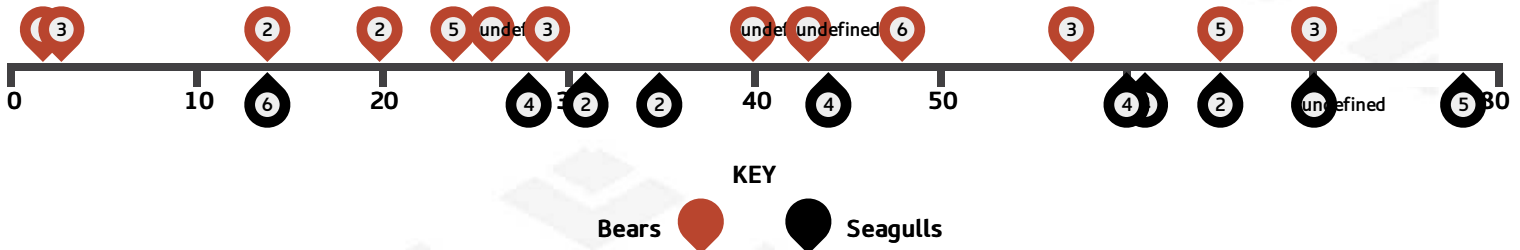

MATCH REPORT

2019 INTRUST SUPER CUP - ROUND 3

BEARS							NEGATIVE PLAY			SEAGULLS						
LINEUP	ERRORS	PENALTIES	PTB PENALTIES	GENERAL PENALTIES	F/PLAY PENALTIES	OFFSIDE PENALTIES	BEA	NEGATIVE PLAY	THS	LINEUP	ERRORS	PENALTIES	PTB PENALTIES	GENERAL PENALTIES	F/PLAY PENALTIES	OFFSIDE PENALTIES
Kurtis Rowe	4	0	0	0	0	0	13	ERRORS	10	Talor Walters	1	0	0	0	0	0
Troy Leo	0	1	0	0	1	0	10	PENALTIES (TOTAL)	9	Ryland Jacobs	0	0	0	0	0	0
Sami Sauluma	2	1	0	1	0	0	1	PTB DEFENCE PENALTIES	5	Lamar Liolevave	0	1	1	0	0	0
Jesse Arthars	0	0	0	0	0	0	3	GENERAL PLAY PENALTIES	1	Treyman Spry	0	0	0	0	0	0
Tyronne Roberts-D...	1	0	0	0	0	0	5	FOUL PLAY PENALTIES	1	Ioane Seieli	2	1	1	0	0	0
Dylan Phythian	0	0	0	0	0	0	1	OFFSIDE PENALTIES	2	Lindon McGrady	0	1	0	1	0	0
Jamal Fogarty	1	0	0	0	0	0	0	SCRUM PENALTIES	0	Kurtis Dark	3	0	0	0	0	0
Luke Page	0	0	0	0	0	0	2	ON REPORTS	0	Leilani Latu	1	0	0	0	0	0
Pat Politoni	2	0	0	0	0	0	0	SIN BINS	0	Mitch Rein	1	1	1	0	0	0
Jack Buchanan	0	0	0	0	0	0	0	SEND OFFS	0	John Palavi	0	0	0	0	0	0
Hayden Schwass	1	1	0	1	0	0				Kalani Going	0	1	1	0	0	0
Jacob Hind	1	1	0	0	1	0				Kirk Murphy	0	3	1	0	0	2
Sam Coster	0	2	1	1	0	0				Shane Gillham	0	0	0	0	0	0
Matt Robinson	0	0	0	0	0	0				Jarrold Morfett	1	0	0	0	0	0
Josh Ailaomai	0	4	0	0	3	1				Bayley Faull	0	0	0	0	0	0
Jai Whitbread	1	0	0	0	0	0				Rory Lillis	0	0	0	0	0	0
Jesse Savage	0	0	0	0	0	0				Jack Cook	1	1	0	0	1	0

ERROR TIMELINE