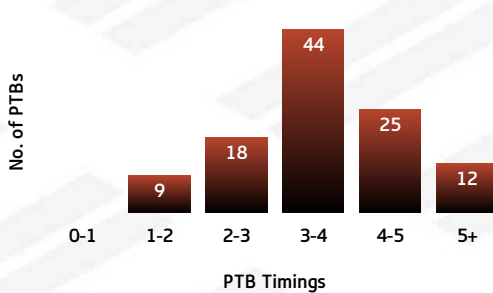

SEAGULLS

LINEUP	RECEIPTS	PASSES	PASSES/RUN	DUMMY PASSES	KICKS	KICK METRES	LONG KICKS	SPACE
Talor Walters	24	7	0.47	5	0	0	0	0
Ryland Jacobs	8	1	0.13	0	1	3	0	
Lamar Liolevave	12	3	0.3	0	1	0	0	
Treymain Spry	6	2	0.4	1	0	0	0	
Ioane Seuli	12	0	0	0	0	0	0	
Lindon McGrady	36	21	2.33	4	8	195	2	
Kurtis Dark	35	22	1.69	4	4	161	1	
Leilani Latu	15	5	0.45	3	0	0	0	
Mitch Rein	111	108	12	21	2	8	0	
John Palavi	14	2	0.17	1	0	0	0	
Kalani Going	9	0	0	1	0	0	0	
Kirk Murphy	11	2	0.2	0	0	0	0	
Shane Gillham	8	0	0	3	0	0	0	
Jarrold Morfett	14	3	0.27	3	0	0	0	
Bayley Faulk	2	0	0	0	0	0	0	
Rory Lillis	16	2	0.14	3	0	0	0	
Jack Cook	18	12	1.71	1	0	0	0	

BEARS

Bears Tackling Breakdown

TACKLING

BEA	TACKLING	THS
283	TACKLES MADE	268
11	INEFFECTIVE	17
24	MISSED	24
89	EFFECTIVE TACKLE %	86.7
21	ONE ON ONE TACKLES	15
66	2 MAN TACKLES	55
40	3 MAN TACKLES	41
0	4+ MAN TACKLES	4

SEAGULLS

Seagulls Tackling Breakdown

BEARS

Bears PTB Breakdown

PLAY THE BALL

BEA	PTB (SECONDS)	THS
0	0-1 SECONDS	2
9	1-2 SECONDS	8
18	2-3 SECONDS	23
44	3-4 SECONDS	48
25	4-5 SECONDS	28
12	5+ SECONDS	17

SEAGULLS