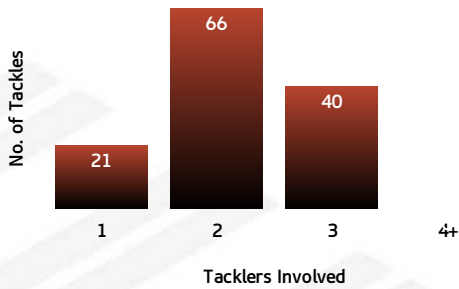

PASSING/KICKING

BEA	PASSING	THS
323	RECEIPTS	351
172	PASSES	190
8	SHIFTS LEFT	8
8	SHIFTS RIGHT	7
1.16	PASSES/RUN	1.17
27	DUMMY PASSES	50
10	OFFLOADS	8

BEA	KICKING	THS
14	KICKS	16
371	KICKING METRES	368
2	BOMB KICKS	3
5	GRUBBER KICKS	5
3	CHIP KICKS	2
0	CROSSFIELD KICKS	0
0	FORCED DROPOUT KICKS	1
0	DEAD IN GOAL KICKS	0
3	LONG KICKS INTO SPACE	3

SEAGULLS

LINEUP	RECEIPTS	PASSES	PASSES/RUN	DUMMY PASSES	KICKS	KICK METRES	LONG KICKS	SPACE
Talor Walters	24	7	0.47	5	0	0	0	0
Ryland Jacobs	8	1	0.13	0	1	3	0	
Lamar Liolevave	12	3	0.3	0	1	0	0	
Treymain Spry	6	2	0.4	1	0	0	0	
Ioane Seuli	12	0	0	0	0	0	0	
Lindon McGrady	36	21	2.33	4	8	195	2	
Kurtis Dark	35	22	1.69	4	4	161	1	
Leilani Latu	15	5	0.45	3	0	0	0	
Mitch Rein	111	108	12	21	2	8	0	
John Palavi	14	2	0.17	1	0	0	0	
Kalani Going	9	0	0	1	0	0	0	
Kirk Murphy	11	2	0.2	0	0	0	0	
Shane Gillham	8	0	0	3	0	0	0	
Jarrold Morfett	14	3	0.27	3	0	0	0	
Bayley Faulk	2	0	0	0	0	0	0	
Rory Lillis	16	2	0.14	3	0	0	0	
Jack Cook	18	12	1.71	1	0	0	0	

BEARS

Bears Tackling Breakdown

TACKLING

BEA	TACKLING	THS
283	TACKLES MADE	268
11	INEFFECTIVE	17
24	MISSED	24
89	EFFECTIVE TACKLE %	86.7
21	ONE ON ONE TACKLES	15
66	2 MAN TACKLES	55
40	3 MAN TACKLES	41
0	4+ MAN TACKLES	4