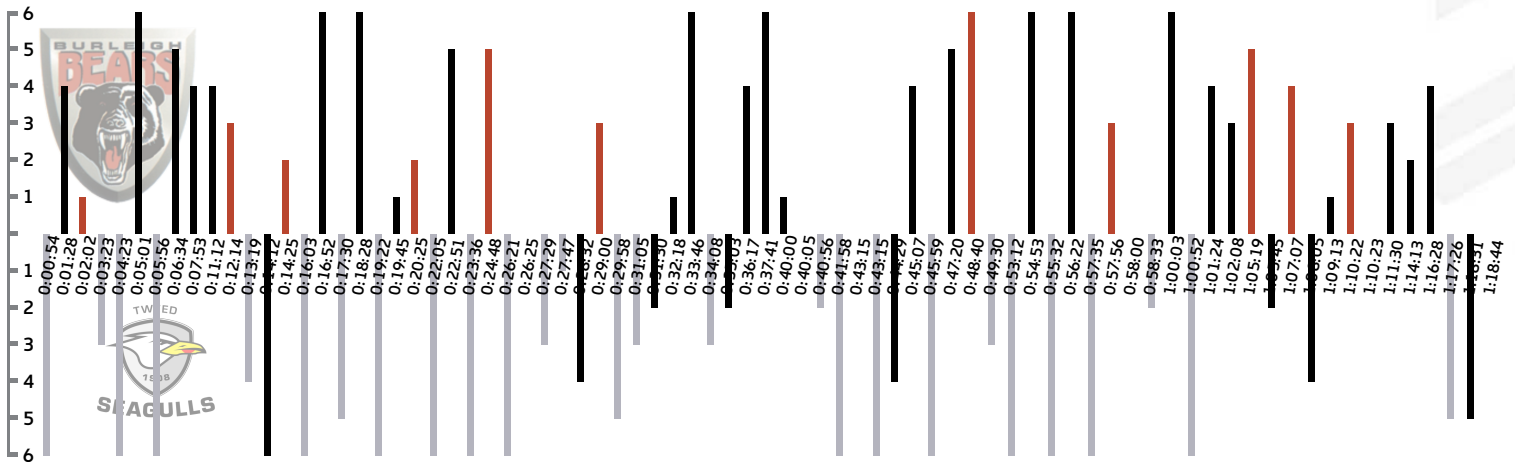

MATCH REPORT

2019 INTRUST SUPER CUP - ROUND 3

BEARS				COMPLETIONS			SEAGULLS			
STAT TYPE	1	2	TOT	BEA	COMPLETION %	THS	STAT TYPE	1	2	TOT
Complete Sets	14	12	26	65%		76%	Complete Sets	16	12	28
Incomplete Sets	7	7	14				Incomplete Sets	4	5	9
Completion %	67%	63%	65%				Completion %	80%	71%	76%

KEY

Complete Bears Complete Seagulls
Incomplete Bears Incomplete Seagulls

BEARS							RUNNING METRES				SEAGULLS								
LINEUP	ALL RUNS	ALL RUN METRES	D/H RUNS	D/H RUN METRES	P/C RUN METRES	L/E RUNS	BEA	AVERAGE SET RUN DISTANCE	THS	LINEUP	ALL RUNS	ALL RUN METRES	D/H RUNS	D/H RUN METRES	P/C RUN METRES	L/E RUNS			
Kurtis Rowe	13	121	1	13	25	2	36m		36m	Talor Walters	15	143	0	0	38	0			
Troy Leo	6	55	0	0	18	0				Ryland Jacobs	8	75	0	0	27	0			
Sami Sauluma	11	126	0	0	38	0	243	BACK THREE	305	Lamar Liolovave	10	116	0	0	42	0			
Jesse Arthars	9	81	1	11	23	0				207	CENTRES	147	Treymain Spry	5	31	1	10	12	0
Tyronne Roberts-D...	11	67	0	0	24	0	182	HALVES	115	Ioane Seiuli	9	87	1	16	30	0			
Dylan Phythian	7	139	0	0	11	3				280	EDGE FORWARDS/LOCK	243	Lindon McGrady	9	54	0	0	16	1
Jamal Fogarty	7	43	0	0	7	0	188	PROPS	177	Kurtis Dark	13	61	1	5	11	5			
Luke Page	13	137	0	0	35	1				46	HOOKER	62	Leilani Latu	11	81	1	0	18	2
Pat Politoni	6	46	4	30	6	1	284	INTERCHANGE	261	Mitch Rein	9	62	9	62	6	2			
Jack Buchanan	5	51	0	0	13	0				BEA	DUMMY HALF (M)	THS	John Palavi	12	96	0	0	39	0
Hayden Schwass	11	113	0	0	35	0	13	BACK THREE	16	Kalani Going	9	93	0	0	33	0			
Jacob Hind	10	102	0	0	33	0	11	CENTRES	10	Kirk Murphy	10	79	0	0	9	0			
Sam Coster	8	65	0	0	28	0	0	HALVES	5	Shane Gillham	8	71	0	0	23	0			
Matt Robinson	6	69	0	0	19	0	0	EDGE FORWARDS/LOCK	0	Jarrod Morfett	11	80	0	0	18	0			
Josh Ailaomai	8	72	0	0	24	0	0	PROPS	0	Bayley Faull	2	30	0	0	16	0			
Jai Whitbread	10	82	0	0	34	0	0	HOOKER	62	Rory Lillis	14	113	0	0	32	0			
Jesse Savage	7	61	0	0	20	0	30	INTERCHANGE	0	Jack Cook	7	38	0	0	11	1			
							0		0