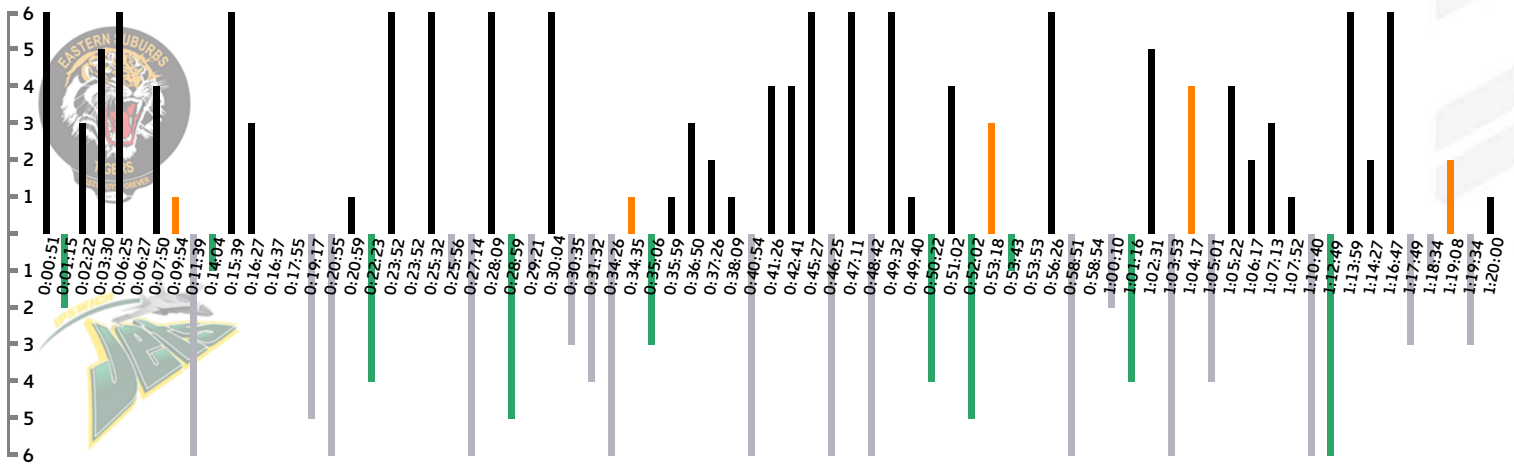

MATCH REPORT

2018 INTRUST SUPER CUP - ROUND 26

TIGERS				COMPLETIONS			JETS					
STAT TYPE	1	2	TOT	TIG	COMPLETION %	JET	STAT TYPE	1	2	TOT		
Complete Sets	17	18	35	85%			Complete Sets	9	12	21		
Incomplete Sets	3	3	6				64%		Incomplete Sets	7	5	12
Completion %	85%	86%	85%						Completion %	56%	71%	64%

KEY

Complete Incomplete
Tigers Incomplete
Complete Jets
Incomplete Jets

TIGERS							RUNNING METRES				JETS						
LINEUP	ALL RUNS	ALL RUN METRES	D/H RUNS	D/H RUN METRES	P/C RUN METRES	L/E RUNS	TIG	AVERAGE SET RUN DISTANCE	JET	LINEUP	ALL RUNS	ALL RUN METRES	D/H RUNS	D/H RUN METRES	P/C RUN METRES	L/E RUNS	

Scott Drinkwater	13	123	0	0	14	2
Linc Port	11	82	2	19	31	2
Marion Seve	14	158	0	0	48	0
Shane Neumann	10	127	0	0	27	0
Conor Carey	11	131	2	25	46	0
Josh Ralph	7	34	0	0	0	4
Brayden Torpy	3	45	0	0	9	0
Albert Vete	12	100	0	0	33	0
Tom Butterfield	7	23	5	10	5	3
David Tyrrell	7	65	0	0	22	0
Jake Foster	5	56	0	0	22	0
Patrick Kaufusi	10	119	0	0	45	0
Jack Svendsen	9	82	0	0	29	0
Christopher Oswald	2	21	1	1	1	0
Jarred Tuite	5	40	0	0	13	0
Tino Faasumaleai	10	92	0	0	33	1
Kelma Tuilagi	9	99	0	0	40	1

34m		36m

TIG	ALL RUN (M)	JET
336	BACK THREE	133
285	CENTRES	204
79	HALVES	12
257	EDGE FORWARDS/LOCK	215
165	PROPS	323
23	HOKKER	2
252	INTERCHANGE	285

TIG	DUMMY HALF (M)	JET
44	BACK THREE	6
0	CENTRES	40
0	HALVES	0
0	EDGE FORWARDS/LOCK	0
0	PROPS	3
10	HOKKER	0
1	INTERCHANGE	0

Michael Purcell	8	79	0	0	17	1
Marmin Barba	4	14	0	0	7	0
Richard Pandia	13	107	3	34	35	0
Isimeeli Hafoka	11	97	1	6	31	0
Wes Conlon	5	40	2	6	18	0
Chris Ash	0	0	0	0	0	0
Dane Phillips	2	12	0	0	1	1
Tyson Lofipo	14	164	1	3	53	0
Kierran Moseley	1	2	0	0	0	0
Nathaniel Neale	14	159	0	0	79	0
Billy McConnachie	7	68	0	0	25	0
Ben White	9	66	0	0	30	0
Ben Shea	9	81	0	0	34	0
Rowan Winterfield	10	95	0	0	36	0
Fakahoko Teutau	8	89	0	0	24	0
Mitchell Carpenter	9	84	0	0	28	0
Josh Seage	2	17	0	0	6	0