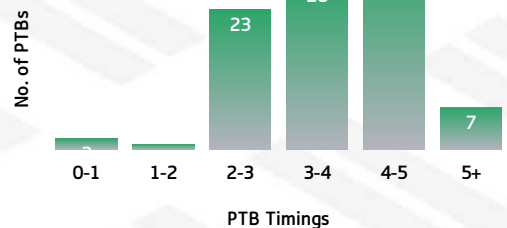

TIGERS

TACKLING

JETS

Tigers Tackling Breakdown

TIG	TACKLING	JET
230	TACKLES MADE	249
31	INEFFECTIVE	7
34	MISSED	66
78	EFFECTIVE TACKLE %	77.3
17	ONE ON ONE TACKLES	13
41	2 MAN TACKLES	50
40	3 MAN TACKLES	40
3	4+ MAN TACKLES	1

Jets Tackling Breakdown

TIGERS

PLAY THE BALL

JETS

Tigers PTB Breakdown

TIG	PTB (SECONDS)	JET
4	0-1 SECONDS	2
5	1-2 SECONDS	1
31	2-3 SECONDS	23
32	3-4 SECONDS	28
23	4-5 SECONDS	33
12	5+ SECONDS	7

Jets PTB Breakdown