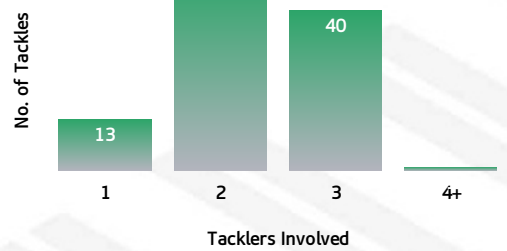

TIGERS

TACKLING

JETS

Tigers Tackling Breakdown

TIG	TACKLING	JET
230	TACKLES MADE	249
31	INEFFECTIVE	7
34	MISSED	66
78	EFFECTIVE TACKLE %	77.3
17	ONE ON ONE TACKLES	13
41	2 MAN TACKLES	50
40	3 MAN TACKLES	40
3	4+ MAN TACKLES	1

Jets Tackling Breakdown

TIGERS

PLAY THE BALL

JETS

Tigers PTB Breakdown

TIG	PTB (SECONDS)	JET
4	0-1 SECONDS	2
5	1-2 SECONDS	1
31	2-3 SECONDS	23
32	3-4 SECONDS	28
23	4-5 SECONDS	33
12	5+ SECONDS	7

Jets PTB Breakdown