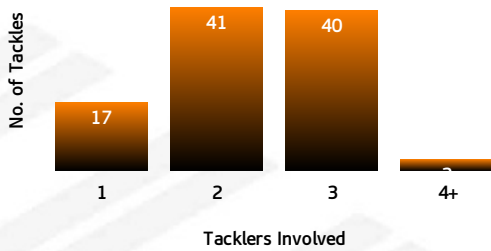

JETS

LINEUP	RECEIPTS	PASSES	PASSES/RUN	DUMMY PASSES	KICKS	KICK METRES	LONG KICKS SPACE
Michael Purcell	14	4	0.5	5	0	0	0
Marmin Barba	5	0	0	0	0	0	0
Richard Pandia	16	2	0.15	1	0	0	0
Isimeeli Hafoka	26	13	1.18	2	1	35	0
Wes Conlon	55	49	9.8	4	0	0	0
Chris Ash	24	22	0	4	1	16	0
Dane Phillips	50	39	19.5	5	10	156	1
Tyson Lofipo	14	0	0	0	0	0	0
Kierran Moseley	19	17	17	3	1	3	0
Nathaniel Neale	14	0	0	0	0	0	0
Billy McConnachie	10	2	0.29	0	0	0	0
Ben White	12	2	0.22	3	0	0	0
Ben Shea	10	0	0	0	1	13	0
Rowan Winterfield	11	1	0.1	0	0	0	0
Fakahoko Teutau	8	0	0	1	0	0	0
Mitchell Carpenter	11	1	0.11	0	1	4	0
Josh Seage	4	1	0.5	0	0	0	0

TIGERS

TACKLING

JETS

Tigers Tackling Breakdown

TIG	TACKLING	JET
230	TACKLES MADE	249
31	INEFFECTIVE	7
34	MISSED	66
78	EFFECTIVE TACKLE %	77.3
17	ONE ON ONE TACKLES	13
41	2 MAN TACKLES	50
40	3 MAN TACKLES	40
3	4+ MAN TACKLES	1