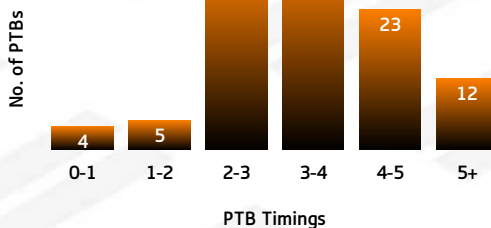

TIGERS

TACKLING

JETS

Tigers Tackling Breakdown

TIG	TACKLING	JET
230	TACKLES MADE	249
31	INEFFECTIVE	7
34	MISSED	66
78	EFFECTIVE TACKLE %	77.3
17	ONE ON ONE TACKLES	13
41	2 MAN TACKLES	50
40	3 MAN TACKLES	40
3	4+ MAN TACKLES	1

Jets Tackling Breakdown

TIGERS

PLAY THE BALL

JETS

Tigers PTB Breakdown

TIG	PTB (SECONDS)	JET
4	0-1 SECONDS	2
5	1-2 SECONDS	1
31	2-3 SECONDS	23
32	3-4 SECONDS	28
23	4-5 SECONDS	33
12	5+ SECONDS	7

Jets PTB Breakdown

MATCH REPORT

2018 INTRUST SUPER CUP - ROUND 26

TIGERS							NEGATIVE PLAY			JETS						
LINEUP	ERRORS	PENALTIES	PTB PENALTIES	GENERAL PENALTIES	F/PLAY PENALTIES	OFFSIDE PENALTIES	TIG	NEGATIVE PLAY	JET	LINEUP	ERRORS	PENALTIES	PTB PENALTIES	GENERAL PENALTIES	F/PLAY PENALTIES	OFFSIDE PENALTIES
Scott Drinkwater	1	0	0	0	0	0	7	ERRORS	8	Michael Purcell	2	1	0	1	1	0
Linc Port	1	0	0	0	0	0	4	PENALTIES (TOTAL)	8	Marmin Barba	1	0	0	0	0	0
Marion Seve	0	0	0	0	0	0	2	PTB DEFENCE PENALTIES	4	Richard Pandia	1	0	0	0	0	0
Shane Neumann	0	0	0	0	0	0	0	GENERAL PLAY PENALTIES	2	Isimeeli Hafoka	0	2	0	0	0	2
Conor Carey	2	0	0	0	0	0	0	FOUL PLAY PENALTIES	1	Wes Conlon	2	1	1	0	0	0
Josh Ralph	1	0	0	0	0	0	2	OFFSIDE PENALTIES	2	Chris Ash	0	1	0	1	0	0
Brayden Torpy	0	0	0	0	0	0	0	SCRUM PENALTIES	0	Dane Phillips	1	0	0	0	0	0
Albert Vete	0	0	0	0	0	0	0	ON REPORTS	1	Tyson Lofipo	0	0	0	0	0	0
Tom Butterfield	1	1	1	0	0	0	0	SIN BINS	0	Kierran Moseley	0	0	0	0	0	0
David Tyrrell	0	0	0	0	0	0	0	SEND OFFS	0	Nathaniel Neale	0	0	0	0	0	0
Jake Foster	0	0	0	0	0	0				Billy McConnachie	1	1	1	0	0	0
Patrick Kaufusi	0	1	0	0	0	1				Ben White	0	2	2	0	0	0
Jack Svendsen	0	1	0	0	0	1				Ben Shea	0	0	0	0	0	0
Christopher Ostwald	0	1	1	0	0	0				Rowan Winterfield	0	0	0	0	0	0
Jarred Tuite	1	0	0	0	0	0				Fakahoko Teutau	0	0	0	0	0	0
Tino Faasumaleai	0	0	0	0	0	0				Mitchell Carpenter	0	0	0	0	0	0
Kelma Tuilagi	0	0	0	0	0	0				Josh Seage	0	0	0	0	0	0