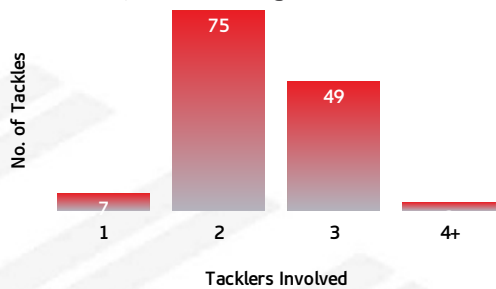

DOLPHINS PASSING/KICKING BEARS

LINEUP	RECEIPTS	PASSES	PASSES/RUN	DUMMY PASSES	KICKS	KICK METRES	LONG KICKS SPACE
Trai Fuller	13	4	0.5	0	0	0	0
Josh Beehag	11	1	0.12	0	0	0	0
Aaron Whitchurch	6	2	0.33	0	0	0	0
Tom Opacic	11	2	0.18	0	0	0	0
Jeremy Hawkins	17	6	0.5	2	0	0	0
Bryce Donovan	19	8	2.67	2	7	195	2
Cameron Cullen	29	18	2.57	4	5	200	3
Nick Slyney	13	1	0.09	0	0	0	0
Jake Turpin	60	57	0	3	3	52	1
Sam Anderson	17	1	0.06	0	0	0	0
Toby Rudolf	17	1	0.06	0	0	0	0
Myles Taeli	5	0	0	0	0	0	0
Jamil Hopoate	24	4	0.17	2	0	0	0
James Taylor	7	0	0	0	0	0	0
Hugh Pratt	53	46	9.2	8	4	159	2
Scott Schulte	4	1	0.33	0	0	0	0
Nathan Watts	8	0	0	1	0	0	0

DOL	PASSING	BEA
314	RECEIPTS	380
152	PASSES	214
3	SHIFTS LEFT	12
2	SHIFTS RIGHT	7
1.03	PASSES/RUN	1.35
22	DUMMY PASSES	25
5	OFFLOADS	3

DOL	KICKING	BEA
19	KICKS	15
606	KICKING METRES	449
2	BOMB KICKS	1
4	GRUBBER KICKS	4
0	CHIP KICKS	2
0	CROSSFIELD KICKS	0
1	FORCED DROPOUT KICKS	0
0	DEAD IN GOAL KICKS	0
8	LONG KICKS INTO SPACE	4

LINEUP	RECEIPTS	PASSES	PASSES/RUN	DUMMY PASSES	KICKS	KICK METRES	LONG KICKS SPACE
Kurtis Rowe	20	6	0.43	3	0	0	0
Troy Leo	16	2	0.14	0	0	0	0
Sami Sauluma	19	5	0.29	2	0	0	0
Josh Berkers	10	3	0.38	0	0	0	0
Toby McIntosh	13	2	0.18	0	0	0	0
Josh Rogers	36	29	9.67	0	4	54	0
Jamal Fogarty	52	39	6.5	10	9	310	3
Luke Page	18	1	0.06	1	0	0	0
Pat Politoni	119	116	19.33	4	2	83	1
Jai Whitbread	9	0	0	0	0	0	0
Jamie Dowling	20	8	0.57	3	0	0	0
Hayden Schwass	13	0	0	0	0	0	0
Sam Coster	7	1	0.17	0	0	0	0
Matt White	9	0	0	0	0	0	0
Jeff Lynch	7	0	0	1	0	0	0
Kai O'Donnell	6	1	0.25	0	0	0	0
Blake Leary	6	1	0.2	1	0	0	0

DOLPHINS TACKLING BEARS

Dolphins Tackling Breakdown