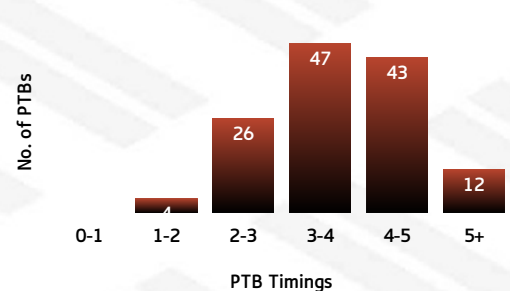

### DOLPHINS TACKLING BEARS

Dolphins Tackling Breakdown

DOL	TACKLING	BEA
328	TACKLES MADE	311
7	INEFFECTIVE	8
37	MISSED	28
88.2	EFFECTIVE TACKLE %	89.6
7	ONE ON ONE TACKLES	14
75	2 MAN TACKLES	62
49	3 MAN TACKLES	57
3	4+ MAN TACKLES	1

Bears Tackling Breakdown

### DOLPHINS PLAY THE BALL BEARS

Dolphins PTB Breakdown

DOL	PTB (SECONDS)	BEA
1	0-1 SECONDS	0
6	1-2 SECONDS	4
29	2-3 SECONDS	26
55	3-4 SECONDS	47
27	4-5 SECONDS	43
4	5+ SECONDS	12

Bears PTB Breakdown