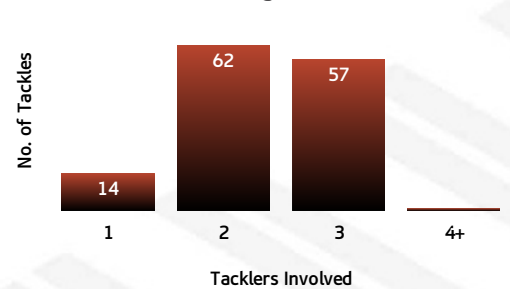

Bears Tackling Breakdown