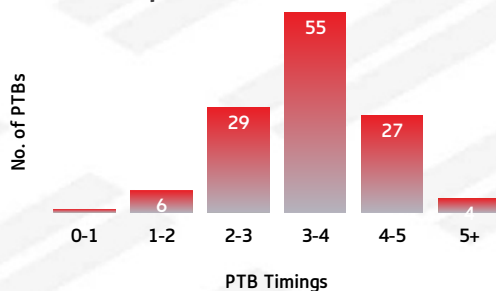

DOLPHINS PLAY THE BALL BEARS

Dolphins PTB Breakdown