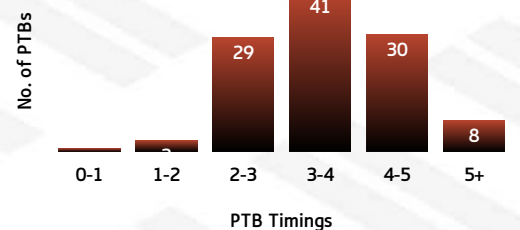

Hunters Tackling Breakdown

HUN	TACKLING	BEA
259	TACKLES MADE	350
12	INEFFECTIVE	8
43	MISSED	48
82.5	EFFECTIVE TACKLE %	86.2
9	ONE ON ONE TACKLES	20
57	2 MAN TACKLES	56
32	3 MAN TACKLES	69
5	4+ MAN TACKLES	4

Bears Tackling Breakdown

HUNTERS PLAY THE BALL BEARS

Hunters PTB Breakdown

HUN	PTB (SECONDS)	BEA
0	0-1 SECONDS	1
6	1-2 SECONDS	3
11	2-3 SECONDS	29
44	3-4 SECONDS	41
51	4-5 SECONDS	30
21	5+ SECONDS	8

Bears PTB Breakdown