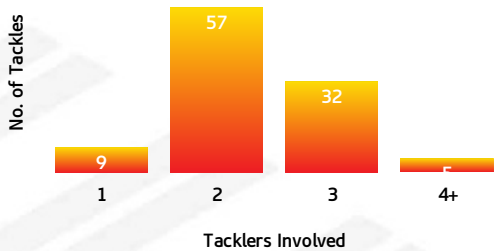

HUNTERS   PASSING/KICKING   BEARS

LINEUP	RECEIPTS	PASSES	PASSES/RUN	DUMMY PASSES	KICKS	KICK METRES	LONG KICKS SPACE
Edene Gebbie	10	1	0.12	1	0	0	0
Junior Rau	14	3	0.25	2	0	0	0
Thompson Teteh	18	2	0.12	2	0	0	0
Adex Wera	13	1	0.09	1	1	0	0
Brendon Gutono	17	3	0.25	1	0	0	0
Ase Boas	42	35	4.38	10	8	141	1
Watson Boas	46	34	4.86	4	6	142	1
Enock Maki	14	1	0.08	0	0	0	0
Wartovo Puara	62	61	20.33	4	1	14	0
Moses Meninga	11	0	0	0	0	0	0
Nixon Putt	23	6	0.33	0	0	0	0
Willie Minoga	17	1	0.06	0	0	0	0
Stanton Albert	11	0	0	0	0	0	0
Charlie Simon	47	45	15	8	0	0	0
Ila Alu	5	0	0	0	0	0	0
Mckenzie Yei	7	1	0.17	0	0	0	0
Dilbert Issac	7	2	0.5	0	0	0	0

HUN	PASSING	BEA
364	RECEIPTS	330
196	PASSES	180
7	SHIFTS LEFT	11
8	SHIFTS RIGHT	7
1.2	PASSES/RUN	1.22
33	DUMMY PASSES	26
5	OFFLOADS	9

LINEUP	RECEIPTS	PASSES	PASSES/RUN	DUMMY PASSES	KICKS	KICK METRES	LONG KICKS SPACE
Kurtis Rowe	25	14	2	2	2	39.3	0
Troy Leo	10	0	0	0	0	0	0
Sami Sauluma	16	6	0	3	0	0	0
Dylan Phythian	16	5	0	0	1	37.5	0
Toby McIntosh	13	1	0	1	0	0	0
Dallas Wells	15	10	2	3	0	0	0
Jamal Fogarty	41	27	4	7	11	224.3	0
Luke Page	13	2	0	0	0	0	0
Pat Politoni	104	101	20	6	1	19	0
Matt White	7	1	0	0	0	0	0
Jamie Dowling	10	3	0	1	0	0	0
Hayden Schwass	11	3	0	0	0	0	0
Sam Coster	16	5	0	1	0	0	0
Jai Whitbread	14	0	0	0	0	0	0
Kai O'Donnell	12	1	0	1	0	0	0
Morgan Boyle	1	0	0	0	0	0	0
Matt Robinson	6	1	0	1	0	0	0

HUN	KICKING	BEA
16	KICKS	15
298	KICKING METRES	320
3	BOMB KICKS	4
6	GRUBBER KICKS	6
2	CHIP KICKS	3
0	CROSSFIELD KICKS	0
0	FORCED DROPOUT KICKS	1
0	DEAD IN GOAL KICKS	0
2	LONG KICKS INTO SPACE	0

HUNTERS   TACKLING   BEARS

Hunters Tackling Breakdown