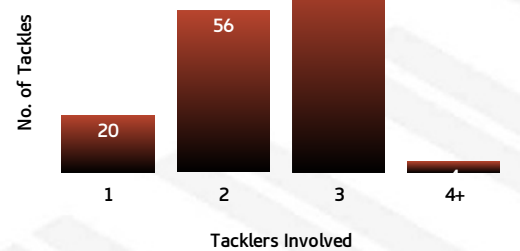

Bears Tackling Breakdown