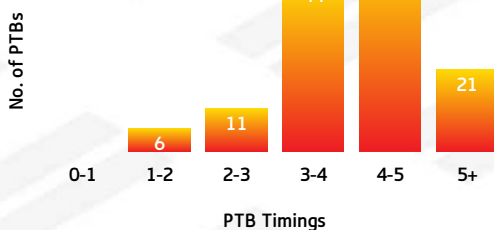

Hunters Tackling Breakdown

HUN	TACKLING	BEA
259	TACKLES MADE	350
12	INEFFECTIVE	8
43	MISSED	48
82.5	EFFECTIVE TACKLE %	86.2
9	ONE ON ONE TACKLES	20
57	2 MAN TACKLES	56
32	3 MAN TACKLES	69
5	4+ MAN TACKLES	4

Bears Tackling Breakdown

HUNTERS PLAY THE BALL BEARS

Hunters PTB Breakdown

HUN	PTB (SECONDS)	BEA
0	0-1 SECONDS	1
6	1-2 SECONDS	3
11	2-3 SECONDS	29
44	3-4 SECONDS	41
51	4-5 SECONDS	30
21	5+ SECONDS	8

Bears PTB Breakdown