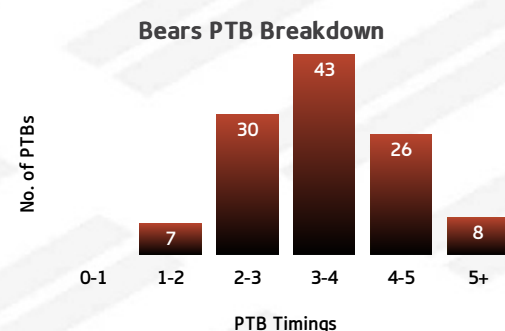

BEARS PLAY THE BALL CAPRAS