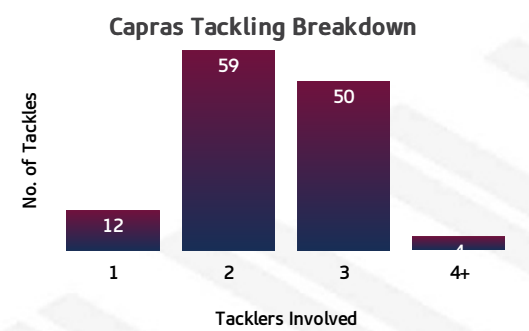

BEA	PASSING	CAP
333	RECEIPTS	306
185	PASSES	165
11	SHIFTS LEFT	10
9	SHIFTS RIGHT	10
1.36	PASSES/RUN	1.25
23	DUMMY PASSES	14
4	OFFLOADS	7

LINEUP	RECEIPTS	PASSES	PASSES/RUN	DUMMY PASSES	KICKS	KICK METRES	LONG KICKS SPACE
Zeik Foster	27	12	1.09	1	2	35	0
Luke George	9	0	0	0	0	0	0
Connor Broadhurst	13	3	0.27	0	1	21	0
Nathan Bassani	13	6	0.67	0	0	0	0
Chanel Seigafo	9	0	0	0	0	0	0
Blake Goodman	39	30	7.5	2	6	129	2
Jack Madden	31	25	12.5	4	6	141	0
Oliver Percy	12	2	0.2	0	0	0	0
Billy Gilbert	86	80	11.43	5	0	0	0
Jerry Key	13	0	0	2	0	0	0
Bill Cullen	15	0	0	0	0	0	0
Dave Taylor	12	5	0.5	0	0	0	0
James Hill	15	0	0	0	0	0	0
David Cowhan	3	0	0	0	0	0	0
Aaron Flanagan	2	0	0	0	0	0	0
Brad Lupi	4	0	0	0	0	0	0
Maipele Morseu	3	2	1	0	0	0	0

BEA	KICKING	CAP
17	KICKS	15
397	KICKING METRES	326
3	BOMB KICKS	3
5	GRUBBER KICKS	1
4	CHIP KICKS	2
0	CROSSFIELD KICKS	0
3	FORCED DROPOUT KICKS	0
0	DEAD IN GOAL KICKS	0
4	LONG KICKS INTO SPACE	2

### BEARS TACKLING CAPRAS

BEA	TACKLING	CAP
269	TACKLES MADE	295
13	INEFFECTIVE	9
26	MISSED	34
87.3	EFFECTIVE TACKLE %	87.3
6	ONE ON ONE TACKLES	12
42	2 MAN TACKLES	59
52	3 MAN TACKLES	50
4	4+ MAN TACKLES	4