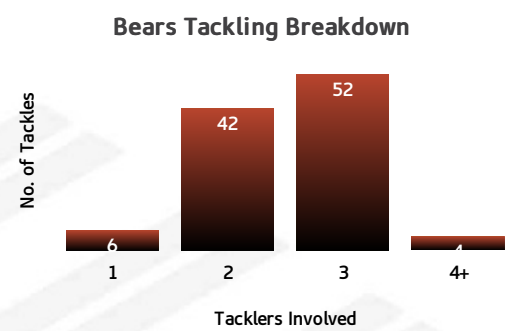

MATCH REPORT

2018 INTRUST SUPER CUP - ROUND 19

BEARS PASSING/KICKING CAPRAS

LINEUP	RECEIPTS	PASSES	PASSES/RUN	DUMMY PASSES	KICKS	KICK METRES	LONG KICKS SPACE
Kurtis Rowe	18	8	1	2	0	0	0
Troy Leo	8	1	0.17	3	0	0	0
Sami Sauluma	14	2	0.17	1	0	0	0
Dylan Phythian	13	7	1	1	0	0	0
Toby McIntosh	10	1	0.12	0	0	0	0
Dallas Wells	28	26	13	2	1	0	0
Jamal Fogarty	41	30	7.5	4	9	197	0
Luke Page	12	0	0	0	0	0	0
Pat Politoni	100	93	18.6	6	7	200	4
Matt White	11	0	0	1	0	0	0
Jamie Dowling	14	5	0.45	1	0	0	0
Hayden Schwass	11	0	0	0	0	0	0
Sam Coster	15	9	1.8	1	0	0	0
Jai Whitbread	15	1	0.08	1	0	0	0
Kai O'Donnell	11	2	0.22	0	0	0	0
Morgan Boyle	9	0	0	0	0	0	0
Matt Robinson	3	0	0	0	0	0	0

BEA	PASSING	CAP
333	RECEIPTS	306
185	PASSES	165
11	SHIFTS LEFT	10
9	SHIFTS RIGHT	10
1.36	PASSES/RUN	1.25
23	DUMMY PASSES	14
4	OFFLOADS	7

LINEUP	RECEIPTS	PASSES	PASSES/RUN	DUMMY PASSES	KICKS	KICK METRES	LONG KICKS SPACE
Zeik Foster	27	12	1.09	1	2	35	0
Luke George	9	0	0	0	0	0	0
Connor Broadhurst	13	3	0.27	0	1	21	0
Nathan Bassani	13	6	0.67	0	0	0	0
Chanel Seigafo	9	0	0	0	0	0	0
Blake Goodman	39	30	7.5	2	6	129	2
Jack Madden	31	25	12.5	4	6	141	0
Oliver Percy	12	2	0.2	0	0	0	0
Billy Gilbert	86	80	11.43	5	0	0	0
Jerry Key	13	0	0	2	0	0	0
Bill Cullen	15	0	0	0	0	0	0
Dave Taylor	12	5	0.5	0	0	0	0
James Hill	15	0	0	0	0	0	0
David Cowhan	3	0	0	0	0	0	0
Aaron Flanagan	2	0	0	0	0	0	0
Brad Lupi	4	0	0	0	0	0	0
Maipele Morseu	3	2	1	0	0	0	0

BEA	KICKING	CAP
17	KICKS	15
397	KICKING METRES	326
3	BOMB KICKS	3
5	GRUBBER KICKS	1
4	CHIP KICKS	2
0	CROSSFIELD KICKS	0
3	FORCED DROPOUT KICKS	0
0	DEAD IN GOAL KICKS	0
4	LONG KICKS INTO SPACE	2

BEARS TACKLING CAPRAS