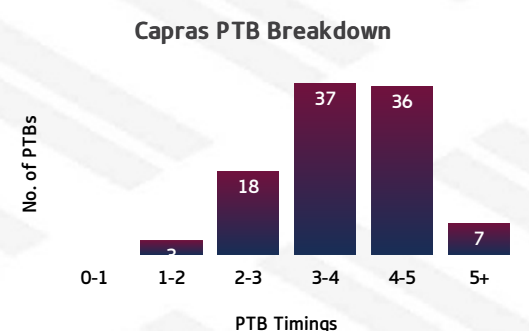

BEA	KICKING	CAP
17	KICKS	15
397	KICKING METRES	326
3	BOMB KICKS	3
5	GRUBBER KICKS	1
4	CHIP KICKS	2
0	CROSSFIELD KICKS	0
3	FORCED DROPOUT KICKS	0
0	DEAD IN GOAL KICKS	0
4	LONG KICKS INTO SPACE	2

### BEARS TACKLING CAPRAS

BEA	TACKLING	CAP
269	TACKLES MADE	295
13	INEFFECTIVE	9
26	MISSED	34
87.3	EFFECTIVE TACKLE %	87.3
6	ONE ON ONE TACKLES	12
42	2 MAN TACKLES	59
52	3 MAN TACKLES	50
4	4+ MAN TACKLES	4

### BEARS PLAY THE BALL CAPRAS

BEA	PTB (SECONDS)	CAP
0	0-1 SECONDS	0
7	1-2 SECONDS	3
30	2-3 SECONDS	18
43	3-4 SECONDS	37
26	4-5 SECONDS	36
8	5+ SECONDS	7