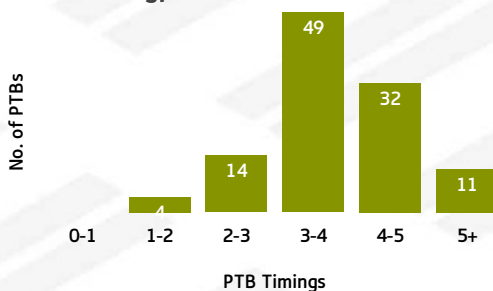

MAGPIES

Magpies PTB Breakdown