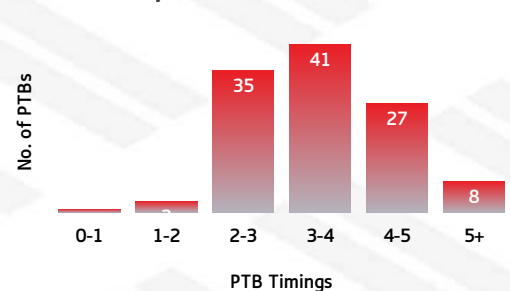

DOLPHINS

Dolphins PTB Breakdown