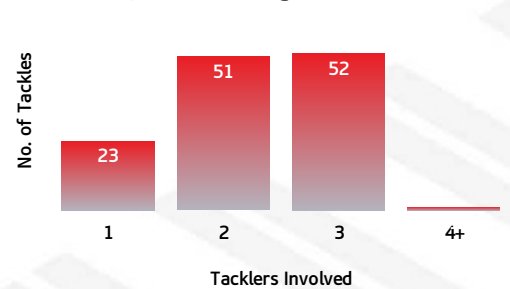

DOLPHINS

Dolphins Tackling Breakdown