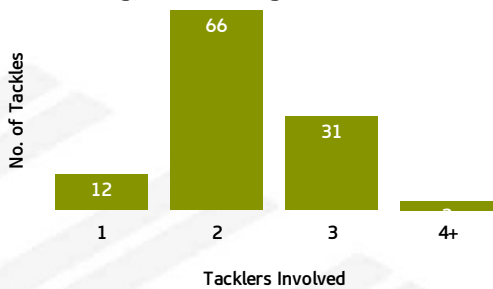

### MAGPIES

LINEUP	RECEIPTS	PASSES	PASSES/RUN	DUMMY PASSES	KICKS	KICK METRES	LONG KICKS SPACE
Corey Allan	28	17	1.7	0	1	33	0
Benaiah Bowie	14	4	0.44	0	0	0	0
Marion Seve	17	3	0.18	2	1	41	1
Dan Russell	16	6	0.67	0	0	0	0
Ioane Seiuli	15	7	0.64	0	0	0	0
Guy Hamilton	46	33	2.75	9	7	195	2
Sam Scarlett	28	15	2.14	6	7	232	2
George Fai	8	0	0	0	0	0	0
Travis Waddell	55	51	12.75	3	0	0	0
Rhys Melville	8	0	0	1	0	0	0
Brendon Gibb	14	1	0.08	0	0	0	0
David Fifita	19	0	0	2	0	0	0
Phil Dennis	18	13	1.44	2	0	0	0
Jordan Scott	25	22	2.2	1	0	0	0
Kobe Tararo	4	0	0	0	0	0	0
Daniel Tamou	4	0	0	0	0	0	0
Sam Elliott	7	0	0	2	0	0	0

### PASSING/KICKING

MAG	PASSING	DOL
326	RECEIPTS	333
172	PASSES	171
11	SHIFTS LEFT	10
11	SHIFTS RIGHT	6
1.15	PASSES/RUN	1.08
28	DUMMY PASSES	42
7	OFFLOADS	10

MAG	KICKING	DOL
16	KICKS	16
502	KICKING METRES	360
3	BOMB KICKS	3
1	GRUBBER KICKS	5
4	CHIP KICKS	3
0	CROSSFIELD KICKS	0
1	FORCED DROPOUT KICKS	1
0	DEAD IN GOAL KICKS	0
5	LONG KICKS INTO SPACE	4

### DOLPHINS

LINEUP	RECEIPTS	PASSES	PASSES/RUN	DUMMY PASSES	KICKS	KICK METRES	LONG KICKS SPACE
Tony Tumusa	18	4	0	1	1	21.3	0
Jonus Pearson	13	4	0	1	0	0	0
Jeremy Hawkins	6	3	1	1	1	29.8	0
Tom Opacic	18	11	1	1	1	13.2	0
Josh Beehag	11	1	0	2	0	0	0
Bryce Donovan	28	18	3	4	1	3.7	0
Cameron Cullen	32	16	2	8	8	162	2
Nathan Watts	13	3	0	1	0	0	0
Jake Turpin	84	75	12	12	4	130.1	2
Sam Anderson	17	4	0	1	0	0	0
Toby Rudolf	20	5	0	0	0	0	0
Aaron Whitchurch	15	1	0	1	0	0	0
Jamil Hopoate	16	6	0	1	0	0	0
Moses Pangai	4	1	0	1	0	0	0
James Taylor	12	0	0	0	0	0	0
Tom Geraghty	6	0	0	1	0	0	0
Sheldon Pitama	20	19	6	6	0	0	0

### MAGPIES

Magpies Tackling Breakdown