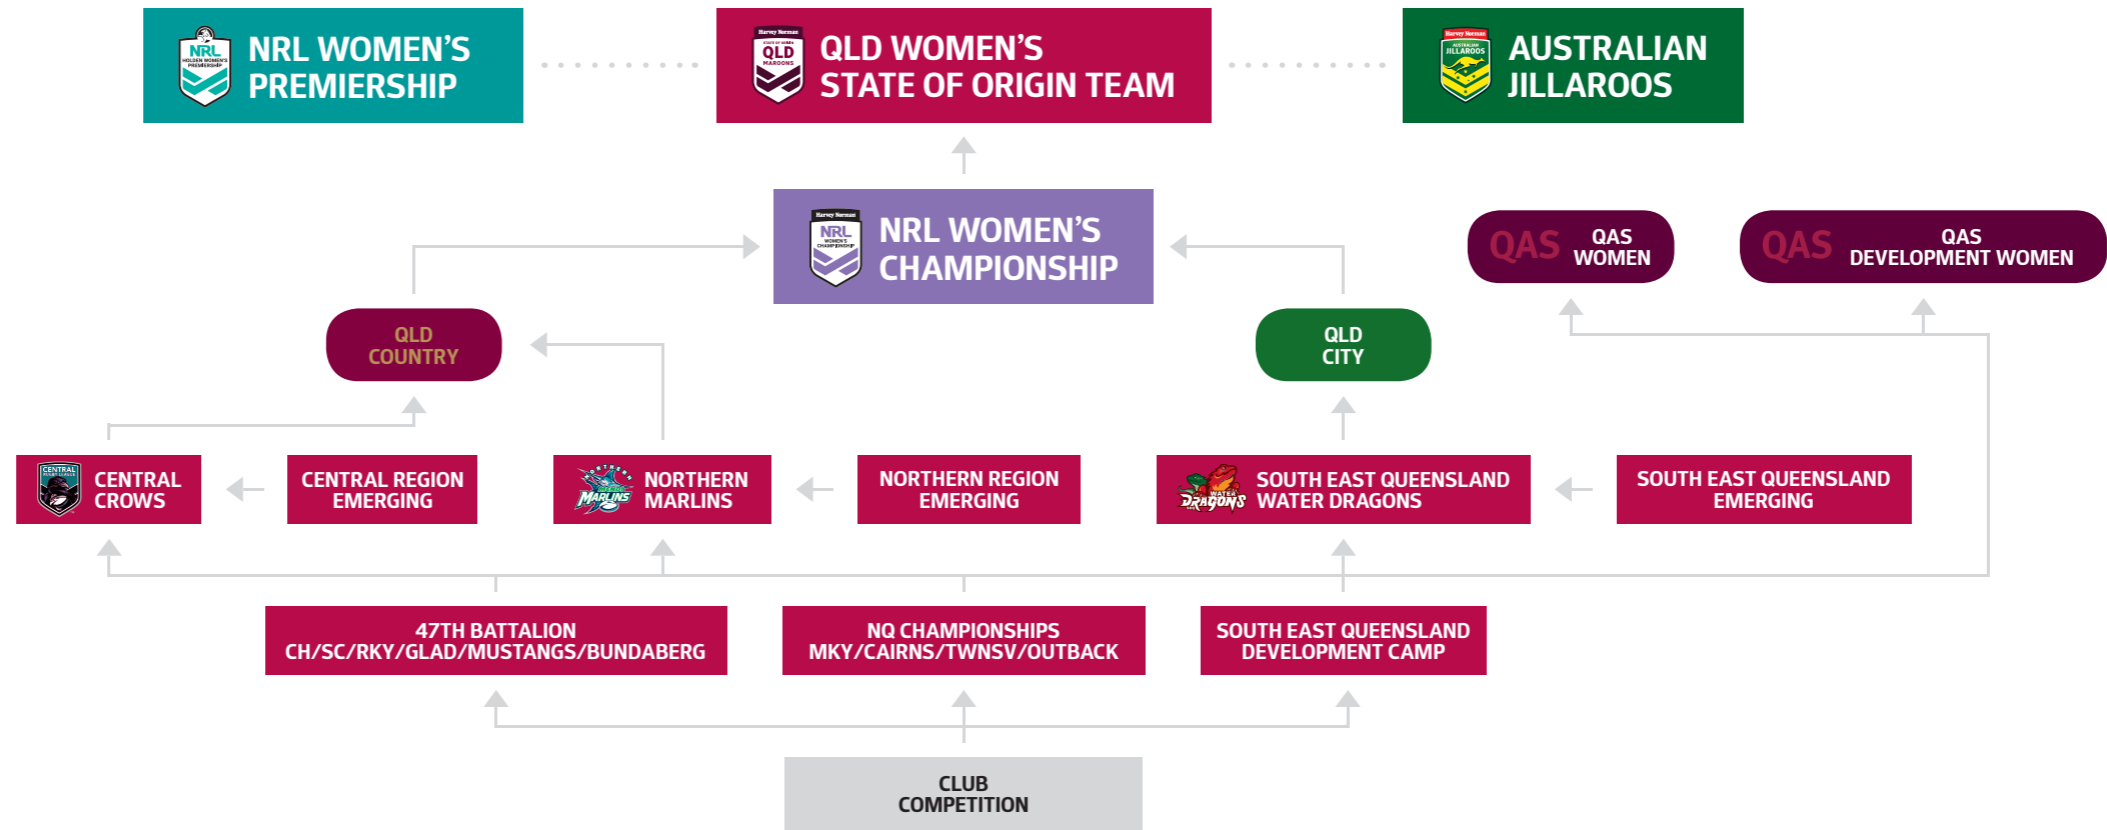

# QUEENSLAND RUGBY LEAGUE WOMEN'S REPRESENTATIVE PATHWAYS

Harvey Norman

## SENIOR PATHWAY

## JUNIOR PATHWAY