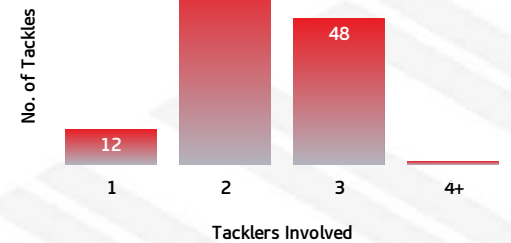

DEVILS

Devils Tackling Breakdown

TACKLING

DEV	TACKLING	DOL
238	TACKLES MADE	293
11	INEFFECTIVE	19
27	MISSED	29
86.2	EFFECTIVE TACKLE %	85.9
12	ONE ON ONE TACKLES	12
51	2 MAN TACKLES	65
38	3 MAN TACKLES	48
2	4+ MAN TACKLES	1

DOLPHINS

Dolphins Tackling Breakdown

DEVILS

Devils PTB Breakdown

PLAY THE BALL

DEV	PTB (SECONDS)	DOL
0	0-1 SECONDS	2
3	1-2 SECONDS	4
22	2-3 SECONDS	29
49	3-4 SECONDS	31
37	4-5 SECONDS	22
11	5+ SECONDS	8

DOLPHINS