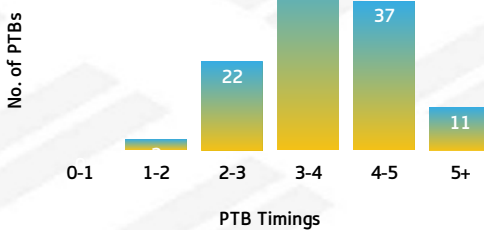

DEVILS

Devils Tackling Breakdown

TACKLING

DEV	TACKLING	DOL
238	TACKLES MADE	293
11	INEFFECTIVE	19
27	MISSED	29
86.2	EFFECTIVE TACKLE %	85.9
12	ONE ON ONE TACKLES	12
51	2 MAN TACKLES	65
38	3 MAN TACKLES	48
2	4+ MAN TACKLES	1

DOLPHINS

Dolphins Tackling Breakdown

DEVILS

Devils PTB Breakdown

PLAY THE BALL

DEV	PTB (SECONDS)	DOL
0	0-1 SECONDS	2
3	1-2 SECONDS	4
22	2-3 SECONDS	29
49	3-4 SECONDS	31
37	4-5 SECONDS	22
11	5+ SECONDS	8

DOLPHINS