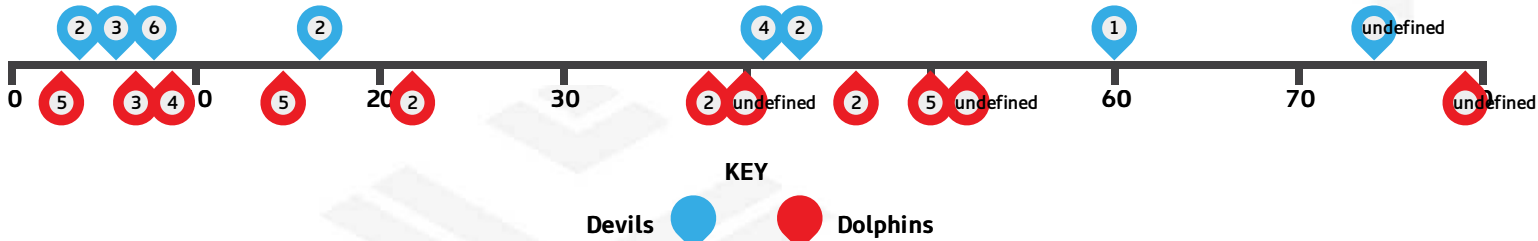

MATCH REPORT

2018 INTRUST SUPER CUP - ROUND 14

DEVILS							NEGATIVE PLAY			DOLPHINS						
LINEUP	ERRORS	PENALTIES	PTB PENALTIES	GENERAL PENALTIES	F/PLAY PENALTIES	OFFSIDE PENALTIES	DEV	NEGATIVE PLAY	DOL	LINEUP	ERRORS	PENALTIES	PTB PENALTIES	GENERAL PENALTIES	F/PLAY PENALTIES	OFFSIDE PENALTIES
Jack Ahearn	0	1	0	0	0	1	8	ERRORS	11	Tony Tumusa	1	0	0	0	0	0
Michael Lucas	0	0	0	0	0	0	8	PENALTIES (TOTAL)	7	Jonus Pearson	1	0	0	0	0	0
Luke Pollock	0	0	0	0	0	0	4	PTB DEFENCE PENALTIES	2	Jeremy Hawkins	0	0	0	0	0	0
Gehamat Shibusaki	3	1	1	0	0	0	1	GENERAL PLAY PENALTIES	2	Mosese Pangai	1	2	1	1	0	0
Namila Davui	0	0	0	0	0	0	2	FOUL PLAY PENALTIES	2	Josh Beehag	2	0	0	0	0	0
Troy Dargan	0	0	0	0	0	0	2	OFFSIDE PENALTIES	1	Bryce Donovan	0	1	0	0	1	0
Todd Murphy	1	0	0	0	0	0	0	SCRUM PENALTIES	0	Cameron Cullen	0	2	1	0	0	1
Oshae Tuiasau	1	0	0	0	0	0	1	ON REPORTS	0	James Taylor	0	0	0	0	0	0
Dalton Phillips	0	1	1	0	0	0	0	SIN BINS	1	Jake Turpin	3	1	0	1	0	0
Jamayne Taunoa-Br...	1	0	0	0	0	0	0	SEND OFFS	0	Toby Rudolf	1	0	0	0	0	0
Brandon Lee	1	2	1	0	1	0	0			Jamil Hopoate	0	1	0	0	1	0
Moses Noovao-McG.	1	1	0	1	1	0				Aaron Whitchurch	1	0	0	0	0	0
John Palavi	0	1	1	0	0	0				Sam Anderson	1	0	0	0	0	0
Jack Miers	0	1	0	0	0	1				Scott Schulte	0	0	0	0	0	0
Carne Doyle-Manga	0	0	0	0	0	0				Nathan Watts	0	0	0	0	0	0
Riley Leota	0	0	0	0	0	0				Tom Geraghty	0	0	0	0	0	0
Guy Williams	0	0	0	0	0	0				Hugh Pratt	0	0	0	0	0	0

ERROR TIMELINE