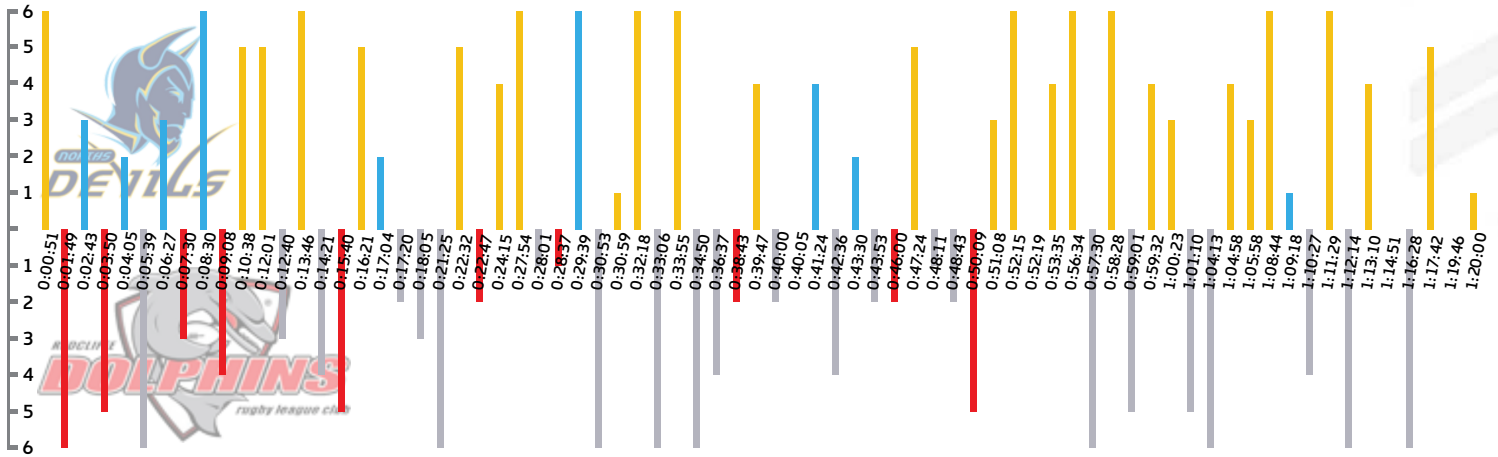

MATCH REPORT

2018 INTRUST SUPER CUP - ROUND 14

DEVILS				COMPLETIONS			DOLPHINS			
STAT TYPE	1	2	TOT	DEV	COMPLETION %	DOL	STAT TYPE	1	2	TOT
Complete Sets	12	15	27	73%			Complete Sets	12	11	23
Incomplete Sets	6	4	10				Incomplete Sets	8	5	13
Completion %	67%	79%	73%				Completion %	60%	69%	64%

KEY

Complete
Incomplete

Devs
Devs

Dolphins
Dolphins

Complete
Incomplete

DEVILS								RUNNING METRES			DOLPHINS					
LINEUP	ALL RUNS	ALL RUN METRES	D/H RUNS	D/H RUN METRES	P/C RUN METRES	L/E RUNS	DEV	AVERAGE SET RUN DISTANCE	DOL	LINEUP	ALL RUNS	ALL RUN METRES	D/H RUNS	D/H RUN METRES	P/C RUN METRES	L/E RUNS

Jack Ahearn	18	150	0	0	53	1
Michael Lucas	11	102	0	0	23	0
Luke Pollock	10	99	0	0	17	1
Gehamat Shibasaki	20	202	0	0	66	2
Namila Davui	11	83	0	0	20	0
Troy Dargan	6	57	0	0	10	3
Todd Murphy	5	25	0	0	1	3
Oshae Tuasau	18	129	0	0	30	2
Dalton Phillips	3	16	2	15	9	0
Jamayne Taunoa-Br..	14	106	0	0	31	1
Brandon Lee	10	66	0	0	21	1
Moses Noovao-McG.	6	37	0	0	11	0
John Palavi	13	98	0	0	48	1
Jack Miers	7	71	4	47	16	1
Carne Doyle-Manga	5	85	0	0	9	1
Riley Leota	5	26	0	0	4	1
Guy Williams	2	23	0	0	7	0

DEV	AVERAGE SET RUN DISTANCE	DOL
37m		32m

DEV	ALL RUN (M)	DOL
335	BACK THREE	228
301	CENTRES	142.6
82	HALVES	128.2
201	EDGE	260.70000000000005
	FORWARDS/LOCK	
235	PROPS	233.2
16	HOOKER	22.1
205	INTERCHANGE	144.9

DEV	DUMMY HALF (M)	DOL
0	BACK THREE	39
0	CENTRES	3
0	HALVES	10
0	EDGE FORWARDS/LOCK	0
0	PROPS	0
15	HOOKER	14
47	INTERCHANGE	0

Tony Tumusa	14	109.8	1	12	39.8	1
Jonus Pearson	8	63.8	3	19	12.1	0
Jeremy Hawkins	7	64.3	1	3	28.7	0
Moses Pangai	5	78.3	0	0	42.6	0
Josh Beehag	7	54.4	1	8	25.7	0
Bryce Donovan	10	74.2	1	10	18.6	3
Cameron Cullen	4	54	0	0	17.7	0
James Taylor	13	140.7	0	0	41.5	0
Jake Turpin	3	22.1	2	14	0	2
Toby Rudolf	11	92.5	0	0	25.3	2
Jamil Hopoate	8	68.6	0	0	20.7	0
Aaron Whitchurch	8	79.2	0	0	34	0
Sam Anderson	14	112.9	0	0	31.7	0
Scott Schulte	0	0	0	0	0	0
Nathan Watts	8	76	0	0	32.9	0
Tom Geraghty	6	52.1	0	0	9.6	0
Hugh Pratt	1	16.8	0	0	6.9	0