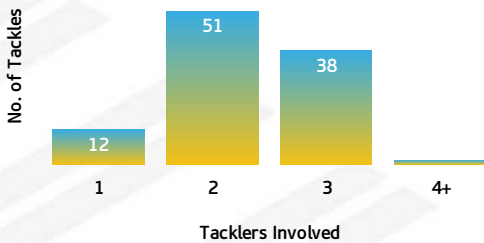

DEVILS

LINEUP	RECEIPTS	PASSES	PASSES/RUN	DUMMY PASSES	KICKS	KICK METRES	LONG KICKS SPACE
Jack Ahearn	36	14	0.78	5	5	107	0
Michael Lucas	14	0	0	0	0	0	0
Luke Pollock	13	8	0.8	2	0	0	0
Gehamat Shibusaki	24	8	0.4	0	0	0	0
Namila Davui	11	1	0.09	1	0	0	0
Troy Dargan	48	36	6	4	9	173	0
Todd Murphy	38	32	6.4	7	4	69	1
Oshae Tuiasau	22	5	0.28	0	0	0	0
Dalton Phillips	47	43	14.33	2	1	17	0
Jamayne Taunoa-Br.	19	6	0.43	1	0	0	0
Brandon Lee	16	5	0.5	0	1	3	0
Moses Noovao-McG.	11	3	0.5	0	0	0	0
John Palavi	17	4	0.31	1	0	0	0
Jack Miers	62	57	8.14	8	1	4	1
Carne Doyle-Manga	7	3	0.6	1	0	0	0
Riley Leota	6	2	0.4	0	0	0	0
Guy Williams	4	2	1	0	0	0	0

PASSING/KICKING

DEV	PASSING	DOL
395	RECEIPTS	275
229	PASSES	140
15	SHIFTS LEFT	6
13	SHIFTS RIGHT	6
1.4	PASSES/RUN	1.1
32	DUMMY PASSES	28
10	OFFLOADS	4
DEV	KICKING	DOL
21	KICKS	14
375	KICKING METRES	442
5	BOMB KICKS	1
10	GRUBBER KICKS	3
1	CHIP KICKS	1
0	CROSSFIELD KICKS	0
3	FORCED DROPOUT KICKS	1
0	DEAD IN GOAL KICKS	0
2	LONG KICKS INTO SPACE	4

DOLPHINS

LINEUP	RECEIPTS	PASSES	PASSES/RUN	DUMMY PASSES	KICKS	KICK METRES	LONG KICKS SPACE
Tony Tumusa	20	6	0	3	0	0	0
Jonus Pearson	10	2	0	0	0	0	0
Jeremy Hawkins	12	7	1	0	0	0	0
Mosese Pangai	7	5	1	1	0	0	0
Josh Beehag	12	2	0	0	0	0	0
Bryce Donovan	31	19	2	4	4	98.5	0
Cameron Cullen	23	13	3	7	6	159.2	2
James Taylor	14	1	0	0	0	0	0
Jake Turpin	74	70	23	11	3	145.8	1
Toby Rudolf	15	5	0	0	0	0	0
Jamil Hopoate	8	0	0	1	0	0	0
Aaron Whitchurch	10	1	0	0	0	0	0
Sam Anderson	14	0	0	1	0	0	0
Scott Schulte	0	0	0	0	0	0	0
Nathan Watts	8	0	0	0	0	0	0
Tom Geraghty	6	0	0	0	0	0	0
Hugh Pratt	11	9	9	0	1	39.1	1

DEVILS

Devils Tackling Breakdown