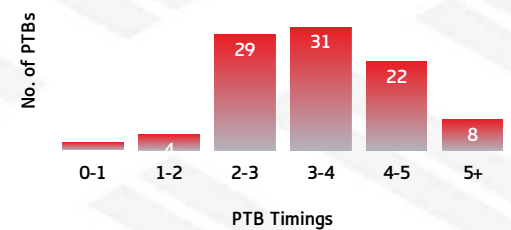

DOLPHINS

Dolphins PTB Breakdown