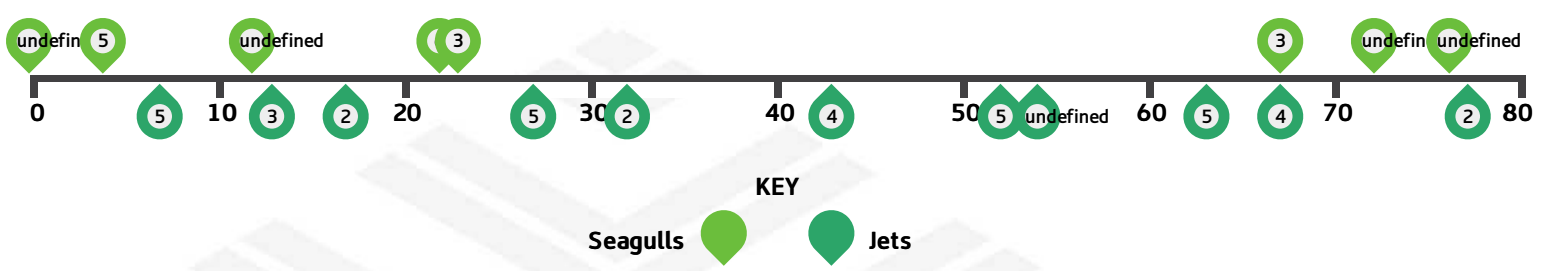

MATCH REPORT

2018 INTRUST SUPER CUP - ROUND 14

SEAGULLS							NEGATIVE PLAY			JETS						
LINEUP	ERRORS	PENALTIES	PTB PENALTIES	GENERAL PENALTIES	F/PLAY PENALTIES	OFFSIDE PENALTIES	WMS	NEGATIVE PLAY	JET	LINEUP	ERRORS	PENALTIES	PTB PENALTIES	GENERAL PENALTIES	F/PLAY PENALTIES	OFFSIDE PENALTIES
Daniel Ogden	1	1	1	0	0	0	8	ERRORS	11	Wes Conlon	3	0	0	0	0	0
Peter Gubb	0	0	0	0	0	0	10	PENALTIES (TOTAL)	6	Marmin Barba	1	0	0	0	0	0
Mitchell Cronin	2	1	1	0	0	0	6	PTB DEFENCE PENALTIES	5	Ben White	1	1	1	0	0	0
Deloise Hoeter	2	4	2	1	1	0	1	GENERAL PLAY PENALTIES	0	Samuel Caslick	0	0	0	0	0	0
Edward Burns	0	0	0	0	0	0	2	FOUL PLAY PENALTIES	0	Richard Pandia	2	0	0	0	0	0
Pat Templeman	0	0	0	0	0	0	1	OFFSIDE PENALTIES	1	Julian Christian	0	0	0	0	0	0
Shaun Nona	0	1	0	0	1	0	0	SCRUM PENALTIES	0	Dane Phillips	0	0	0	0	0	0
Alex Barr	0	0	0	0	0	0	1	ON REPORTS	0	Tyson Lofipo	1	0	0	0	0	0
Mitchell Moore	0	0	0	0	0	0	0	SIN BINS	0	Kierran Moseley	1	1	1	0	0	0
Max Elliott	0	0	0	0	0	0	0	SEND OFFS	0	Nathaniel Neale	1	1	0	0	0	1
Salesi Funaki	0	1	0	0	0	1				Rowan Winterfield	0	1	1	0	0	0
Atelea Vea	1	1	1	0	0	0				Sebastian Pandia	0	1	1	0	0	0
Patrick Carrigan	1	1	1	0	0	0				Ben Shea	0	0	0	0	0	0
Kalolo Saitaua	0	0	0	0	0	0				Jayden Connors	0	1	1	0	0	0
Mitchell Frei	0	0	0	0	0	0				Fakahoko Teutau	0	0	0	0	0	0
Lachlan Lee	0	0	0	0	0	0				Isimeeli Hafoka	0	0	0	0	0	0
Keenan Palasia	0	0	0	0	0	0				Mitchell Carpenter	1	0	0	0	0	0

ERROR TIMELINE