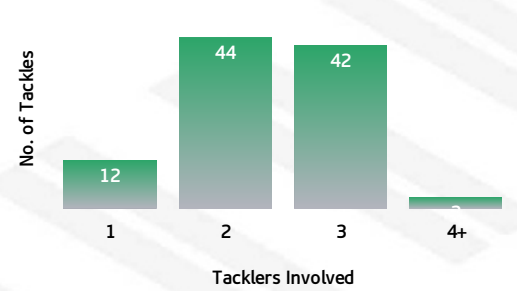

#### JETS

LINEUP	RECEIPTS	PASSES	PASSES/RUN	DUMMY PASSES	KICKS	KICK METRES	LONG KICKS SPACE
Wes Conlon	29	22	2	8	0	0	0
Marmin Barba	12	11	6	0	0	0	0
Ben White	13	5	1	4	0	0	0
Samuel Caslick	10	6	1	4	1	11.6	0
Richard Pandia	20	1	0	2	0	0	0
Julian Christian	24	21	4	8	0	0	0
Dane Phillips	55	45	11	18	10	156.8	0
Tyson Lofipo	13	0	0	0	0	0	0
Kierran Moseley	35	33	7	10	0	0	0
Nathaniel Neale	18	0	0	1	0	0	0
Rowan Winterfield	11	1	0	0	0	0	0
Sebastian Pandia	17	0	0	2	0	0	0
Ben Shea	20	0	0	2	1	13.8	0
Jayden Connors	57	45	3	16	1	17.9	0
Fakahoko Teutau	12	1	0	1	0	0	0
Isimeeli Hafoka	5	2	0	1	0	0	0
Mitchell Carpenter	9	2	0	3	0	0	0

#### SEAGULLS

Seagulls Tackling Breakdown

#### TACKLING

WMS	TACKLING	JET
295	TACKLES MADE	254
38	INEFFECTIVE	8
45	MISSED	38
78	EFFECTIVE TACKLE %	84.7
21	ONE ON ONE TACKLES	12
48	2 MAN TACKLES	44
51	3 MAN TACKLES	42
7	4+ MAN TACKLES	3

#### JETS

Jets Tackling Breakdown