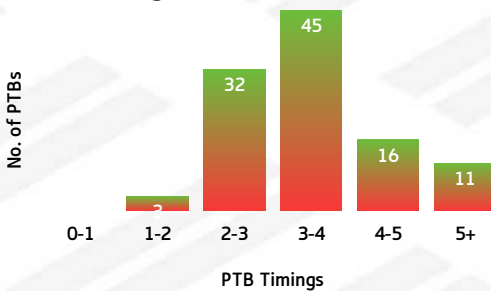

#### SEAGULLS

Seagulls Tackling Breakdown

#### TACKLING

WMS	TACKLING	JET
295	TACKLES MADE	254
38	INEFFECTIVE	8
45	MISSED	38
78	EFFECTIVE TACKLE %	84.7
21	ONE ON ONE TACKLES	12
48	2 MAN TACKLES	44
51	3 MAN TACKLES	42
7	4+ MAN TACKLES	3

#### JETS

Jets Tackling Breakdown

#### SEAGULLS

Seagulls PTB Breakdown