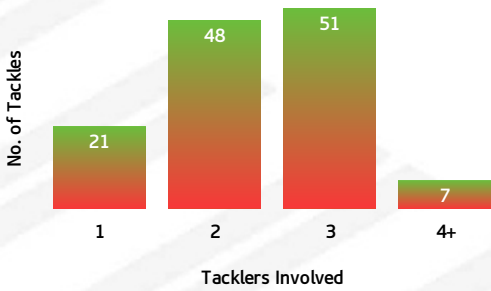

#### SEAGULLS

LINEUP	RECEIPTS	PASSES	PASSES/RUN	DUMMY PASSES	KICKS	KICK METRES	LONG KICKS SPACE
Daniel Ogden	13	2	0.22	3	1	17	0
Peter Gubb	16	2	0.14	1	0	0	0
Mitchell Cronin	16	11	1.83	3	0	0	0
Delouise Hoeter	13	3	0.33	2	0	0	0
Edward Burns	9	1	0.12	0	0	0	0
Pat Templeman	38	23	5.75	2	11	194	3
Shaun Nona	27	18	4.5	6	4	68	0
Alex Barr	12	1	0.1	0	0	0	0
Mitchell Moore	68	67	22.33	3	0	0	0
Max Elliott	12	5	0.71	1	1	36	0
Salesi Funaki	6	1	0.2	0	0	0	0
Atelea Vea	9	1	0.14	3	1	18	0
Patrick Carrigan	20	5	0.31	1	0	0	0
Kalolo Saitaua	24	21	7	0	1	2	0
Mitchell Frei	11	4	0.57	0	0	0	0
Lachlan Lee	12	1	0.09	1	0	0	0
Keenan Palasia	11	2	0.22	2	0	0	0

#### PASSING/KICKING

WMS	PASSING	JET
317	RECEIPTS	360
168	PASSES	195
10	SHIFTS LEFT	9
4	SHIFTS RIGHT	5
1.27	PASSES/RUN	1.11
28	DUMMY PASSES	80
6	OFFLOADS	21

WMS	KICKING	JET
19	KICKS	13
337	KICKING METRES	200
3	BOMB KICKS	3
7	GRUBBER KICKS	5
3	CHIP KICKS	3
0	CROSSFIELD KICKS	0
1	FORCED DROPOUT KICKS	2
0	DEAD IN GOAL KICKS	0
3	LONG KICKS INTO SPACE	0

#### JETS

LINEUP	RECEIPTS	PASSES	PASSES/RUN	DUMMY PASSES	KICKS	KICK METRES	LONG KICKS SPACE
Wes Conlon	29	22	2	8	0	0	0
Marmin Barba	12	11	6	0	0	0	0
Ben White	13	5	1	4	0	0	0
Samuel Caslick	10	6	1	4	1	11.6	0
Richard Pandia	20	1	0	2	0	0	0
Julian Christian	24	21	4	8	0	0	0
Dane Phillips	55	45	11	18	10	156.8	0
Tyson Lofipo	13	0	0	0	0	0	0
Kierran Moseley	35	33	7	10	0	0	0
Nathaniel Neale	18	0	0	1	0	0	0
Rowan Winterfield	11	1	0	0	0	0	0
Sebastian Pandia	17	0	0	2	0	0	0
Ben Shea	20	0	0	2	1	13.8	0
Jayden Connors	57	45	3	16	1	17.9	0
Fakahoko Teutau	12	1	0	1	0	0	0
Isimeeli Hafoka	5	2	0	1	0	0	0
Mitchell Carpenter	9	2	0	3	0	0	0

#### SEAGULLS

Seagulls Tackling Breakdown