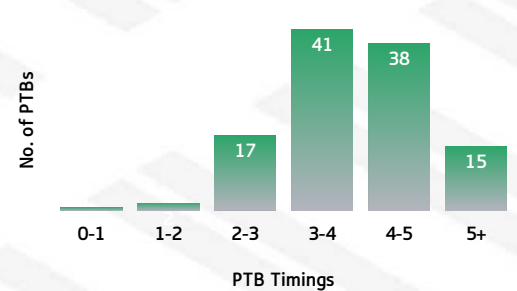

#### JETS

Jets Tackling Breakdown

#### SEAGULLS

Seagulls PTB Breakdown

#### PLAY THE BALL

WMS	PTB (SECONDS)	JET
0	0-1 SECONDS	1
3	1-2 SECONDS	2
32	2-3 SECONDS	17
45	3-4 SECONDS	41
16	4-5 SECONDS	38
11	5+ SECONDS	15

#### JETS

Jets PTB Breakdown