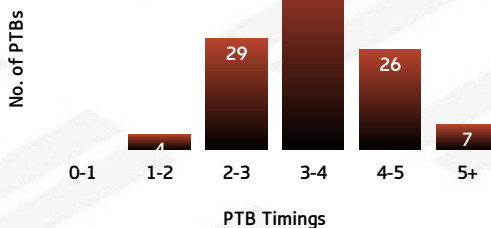

BEARS PLAY THE BALL SEAGULLS

Bears PTB Breakdown