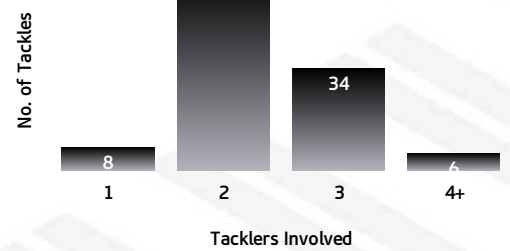

Seagulls Tackling Breakdown