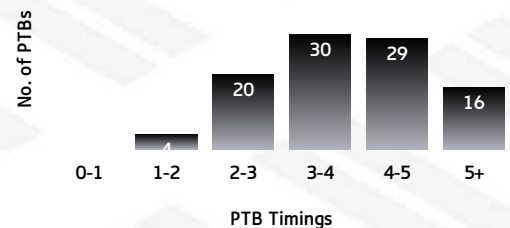

### BEARS TACKLING SEAGULLS

Bears Tackling Breakdown

BEA	TACKLING	THS
272	TACKLES MADE	283
3	INEFFECTIVE	17
23	MISSED	47
91.3	EFFECTIVE TACKLE %	81.6
14	ONE ON ONE TACKLES	8
33	2 MAN TACKLES	67
57	3 MAN TACKLES	34
6	4+ MAN TACKLES	6

Seagulls Tackling Breakdown

### BEARS PLAY THE BALL SEAGULLS

Bears PTB Breakdown

BEA	PTB (SECONDS)	THS
0	0-1 SECONDS	0
4	1-2 SECONDS	4
29	2-3 SECONDS	20
52	3-4 SECONDS	30
26	4-5 SECONDS	29
7	5+ SECONDS	16

Seagulls PTB Breakdown