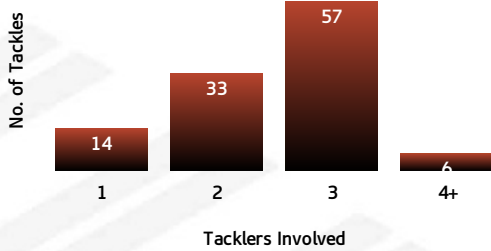

LINEUP	RECEIPTS	PASSES	PASSES/RUN	DUMMY PASSES	KICKS	KICK METRES	LONG KICKS SPACE
Kurtis Rowe	22	8	0.57	6	0	0	0
Troy Leo	8	1	0.14	1	0	0	0
Sami Sauluma	9	3	0.38	1	0	0	0
Henare Wells	14	6	0.67	1	0	0	0
Tyronne Roberts-D...	12	4	0.5	1	0	0	0
Dallas Wells	22	17	3.4	3	2	17	0
Josh Rogers	22	10	2	5	6	138	0
Luke Page	15	1	0.07	0	0	0	0
Pat Politoni	104	92	8.36	12	5	144	1
Matt White	11	0	0	2	0	0	0
Hayden Schwass	14	2	0.15	0	0	0	0
Matt Robinson	16	0	0	0	1	13	0
Sam Coster	23	12	1.2	3	0	0	0
Jesse Savage	9	2	0.25	0	0	0	0
Toby McIntosh	5	0	0	0	0	0	0
Tyler Sparks	8	1	0.12	1	0	0	0
Kai O'Donnell	7	0	0	1	0	0	0

BEA	PASSING	THS
321	RECEIPTS	283
159	PASSES	156
6	SHIFTS LEFT	4
3	SHIFTS RIGHT	11
1	PASSES/RUN	1.25
37	DUMMY PASSES	26
12	OFFLOADS	3

BEA	KICKING	THS
14	KICKS	14
314	KICKING METRES	425
3	BOMB KICKS	3
5	GRUBBER KICKS	4
3	CHIP KICKS	1
0	CROSSFIELD KICKS	0
3	FORCED DROPOUT KICKS	0
0	DEAD IN GOAL KICKS	0
1	LONG KICKS INTO SPACE	3

LINEUP	RECEIPTS	PASSES	PASSES/RUN	DUMMY PASSES	KICKS	KICK METRES	LONG KICKS SPACE
Talor Walters	14	2	0.18	1	1	0	0
Ryland Jacobs	13	6	0.55	0	0	0	0
Brendan Elliot	12	5	0.45	0	0	0	0
Kody Parsons	10	1	0.2	0	0	0	0
Kiah Cooper	8	1	0.17	0	0	0	0
Lindon McGrady	41	27	3.38	6	9	273	1
Kane Elgey	23	19	6.33	5	3	103	1
Leilani Latu	9	2	0.25	1	0	0	0
Eli Levido	63	61	61	2	1	48	1
Maia Sands	9	1	0.14	3	0	0	0
Lamar Liolvevave	15	0	0	0	0	0	0
Tristan Lumley	15	2	0.15	0	0	0	0
Ryan Simpkins	12	6	0.75	4	0	0	0
Jarrold Morfett	8	0	0	1	0	0	0
Hiale Roycroft	8	1	0.14	1	0	0	0
Jack Cook	5	3	1.5	0	0	0	0
Sam Mesckell	18	19	19	2	0	0	0

BEARS TACKLING SEAGULLS

Bears Tackling Breakdown