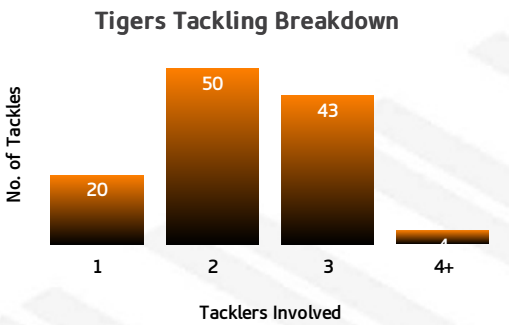

TIGERS

| LINEUP | RECEIPTS | PASSES | PASSES/RUN | DUMMY PASSES | KICKS | KICK METRES | LONG KICKS SPACE |
|---------------------|----------|--------|------------|--------------|-------|-------------|------------------|
| Scott Drinkwater | 27 | 10 | 0.59 | 4 | 3 | 53 | 0 |
| Linc Port | 21 | 5 | 0.31 | 2 | 0 | 0 | 0 |
| Cheyse Blair | 11 | 5 | 0.71 | 1 | 0 | 0 | 0 |
| Shane Neumann | 7 | 5 | 1 | 1 | 0 | 0 | 0 |
| Jarrold McInally | 14 | 2 | 0.17 | 3 | 0 | 0 | 0 |
| Billy Walters | 37 | 24 | 2.4 | 5 | 7 | 160 | 2 |
| Brodie Croft | 26 | 17 | 4.25 | 4 | 2 | 36 | 0 |
| David Tyrrell | 6 | 0 | 0 | 1 | 0 | 0 | 0 |
| Christopher Ostwald | 48 | 43 | 8.6 | 7 | 1 | 15 | 0 |
| Brett Greinke | 9 | 1 | 0.12 | 0 | 0 | 0 | 0 |
| Matthew Egan | 8 | 1 | 0.14 | 0 | 0 | 0 | 0 |
| Jarrod Tuite | 9 | 2 | 0.33 | 1 | 0 | 0 | 0 |
| Jack Svendsen | 11 | 2 | 0.22 | 1 | 0 | 0 | 0 |
| Michael Egan | 35 | 32 | 8 | 1 | 0 | 0 | 0 |
| Conor Carey | 12 | 0 | 0 | 0 | 0 | 0 | 0 |
| Anton Iaria | 8 | 2 | 0.29 | 1 | 0 | 0 | 0 |
| Harley Aiono | 11 | 1 | 0.11 | 1 | 0 | 0 | 0 |

JETS

TACKLING

TIGERS

| JET | TACKLING | TIG |
|------|--------------------|------|
| 234 | TACKLES MADE | 271 |
| 8 | INEFFECTIVE | 29 |
| 61 | MISSED | 59 |
| 77.2 | EFFECTIVE TACKLE % | 75.5 |
| 14 | ONE ON ONE TACKLES | 20 |
| 57 | 2 MAN TACKLES | 50 |
| 26 | 3 MAN TACKLES | 43 |
| 3 | 4+ MAN TACKLES | 4 |