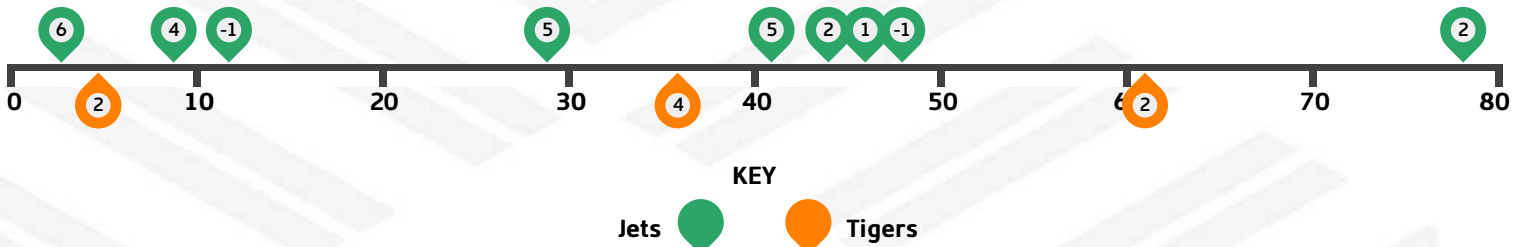

PENALTY TIMELINE