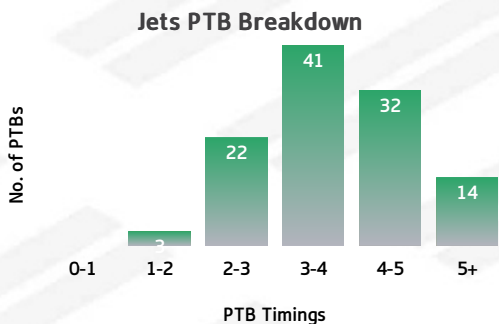

TIGERS

| LINEUP | RECEIPTS | PASSES | PASSES/RUN | DUMMY PASSES | KICKS | KICK METRES | LONG KICKS SPACE |
|---------------------|----------|--------|------------|--------------|-------|-------------|------------------|
| Scott Drinkwater | 27 | 10 | 0.59 | 4 | 3 | 53 | 0 |
| Linc Port | 21 | 5 | 0.31 | 2 | 0 | 0 | 0 |
| Cheyse Blair | 11 | 5 | 0.71 | 1 | 0 | 0 | 0 |
| Shane Neumann | 7 | 5 | 1 | 1 | 0 | 0 | 0 |
| Jarrold McInally | 14 | 2 | 0.17 | 3 | 0 | 0 | 0 |
| Billy Walters | 37 | 24 | 2.4 | 5 | 7 | 160 | 2 |
| Brodie Croft | 26 | 17 | 4.25 | 4 | 2 | 36 | 0 |
| David Tyrrell | 6 | 0 | 0 | 1 | 0 | 0 | 0 |
| Christopher Ostwald | 48 | 43 | 8.6 | 7 | 1 | 15 | 0 |
| Brett Greinke | 9 | 1 | 0.12 | 0 | 0 | 0 | 0 |
| Matthew Egan | 8 | 1 | 0.14 | 0 | 0 | 0 | 0 |
| Jarrod Tuite | 9 | 2 | 0.33 | 1 | 0 | 0 | 0 |
| Jack Svendsen | 11 | 2 | 0.22 | 1 | 0 | 0 | 0 |
| Michael Egan | 35 | 32 | 8 | 1 | 0 | 0 | 0 |
| Conor Carey | 12 | 0 | 0 | 0 | 0 | 0 | 0 |
| Anton Iaria | 8 | 2 | 0.29 | 1 | 0 | 0 | 0 |
| Harley Aiono | 11 | 1 | 0.11 | 1 | 0 | 0 | 0 |

JETS

TACKLING

TIGERS

| JET | TACKLING | TIG |
|------|--------------------|------|
| 234 | TACKLES MADE | 271 |
| 8 | INEFFECTIVE | 29 |
| 61 | MISSED | 59 |
| 77.2 | EFFECTIVE TACKLE % | 75.5 |
| 14 | ONE ON ONE TACKLES | 20 |
| 57 | 2 MAN TACKLES | 50 |
| 26 | 3 MAN TACKLES | 43 |
| 3 | 4+ MAN TACKLES | 4 |

JETS

PLAY THE BALL

TIGERS

| JET | PTB (SECONDS) | TIG |
|-----|---------------|-----|
| 0 | 0-1 SECONDS | 1 |
| 3 | 1-2 SECONDS | 6 |
| 22 | 2-3 SECONDS | 22 |
| 41 | 3-4 SECONDS | 38 |
| 32 | 4-5 SECONDS | 33 |
| 14 | 5+ SECONDS | 10 |