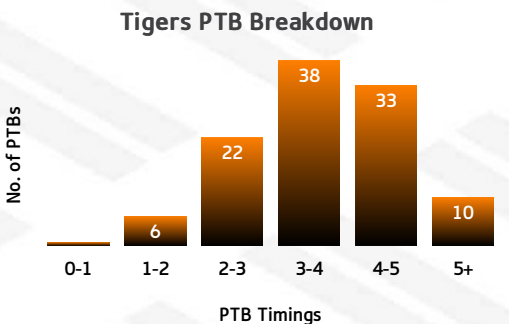

TIGERS

| LINEUP | RECEIPTS | PASSES | PASSES/RUN | DUMMY PASSES | KICKS | KICK METRES | LONG KICKS SPACE |
|---------------------|----------|--------|------------|--------------|-------|-------------|------------------|
| Scott Drinkwater | 27 | 10 | 0.59 | 4 | 3 | 53 | 0 |
| Linc Port | 21 | 5 | 0.31 | 2 | 0 | 0 | 0 |
| Cheyse Blair | 11 | 5 | 0.71 | 1 | 0 | 0 | 0 |
| Shane Neumann | 7 | 5 | 1 | 1 | 0 | 0 | 0 |
| Jarrold McInally | 14 | 2 | 0.17 | 3 | 0 | 0 | 0 |
| Billy Walters | 37 | 24 | 2.4 | 5 | 7 | 160 | 2 |
| Brodie Croft | 26 | 17 | 4.25 | 4 | 2 | 36 | 0 |
| David Tyrrell | 6 | 0 | 0 | 1 | 0 | 0 | 0 |
| Christopher Ostwald | 48 | 43 | 8.6 | 7 | 1 | 15 | 0 |
| Brett Greinke | 9 | 1 | 0.12 | 0 | 0 | 0 | 0 |
| Matthew Egan | 8 | 1 | 0.14 | 0 | 0 | 0 | 0 |
| Jarrod Tuite | 9 | 2 | 0.33 | 1 | 0 | 0 | 0 |
| Jack Svendsen | 11 | 2 | 0.22 | 1 | 0 | 0 | 0 |
| Michael Egan | 35 | 32 | 8 | 1 | 0 | 0 | 0 |
| Conor Carey | 12 | 0 | 0 | 0 | 0 | 0 | 0 |
| Anton Iaria | 8 | 2 | 0.29 | 1 | 0 | 0 | 0 |
| Harley Aiono | 11 | 1 | 0.11 | 1 | 0 | 0 | 0 |

JETS

TACKLING

TIGERS

| JET | TACKLING | TIG |
|------|--------------------|------|
| 234 | TACKLES MADE | 271 |
| 8 | INEFFECTIVE | 29 |
| 61 | MISSED | 59 |
| 77.2 | EFFECTIVE TACKLE % | 75.5 |
| 14 | ONE ON ONE TACKLES | 20 |
| 57 | 2 MAN TACKLES | 50 |
| 26 | 3 MAN TACKLES | 43 |
| 3 | 4+ MAN TACKLES | 4 |

JETS

PLAY THE BALL

TIGERS

| JET | PTB (SECONDS) | TIG |
|-----|---------------|-----|
| 0 | 0-1 SECONDS | 1 |
| 3 | 1-2 SECONDS | 6 |
| 22 | 2-3 SECONDS | 22 |
| 41 | 3-4 SECONDS | 38 |
| 32 | 4-5 SECONDS | 33 |
| 14 | 5+ SECONDS | 10 |