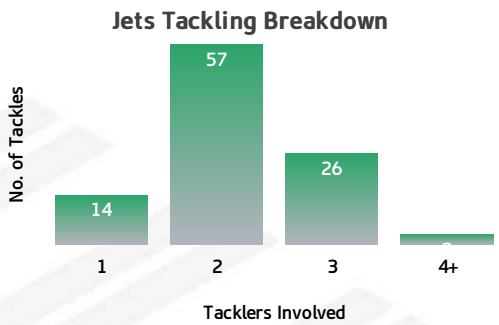

PASSING/KICKING

JET	PASSING	TIG
360	RECEIPTS	300
198	PASSES	152
12	SHIFTS LEFT	7
13	SHIFTS RIGHT	8
1.17	PASSES/RUN	1.06
68	DUMMY PASSES	33
18	OFFLOADS	5

JET	KICKING	TIG
16	KICKS	13
223	KICKING METRES	266
5	BOMB KICKS	1
10	GRUBBER KICKS	3
0	CHIP KICKS	5
0	CROSSFIELD KICKS	0
0	FORCED DROPOUT KICKS	1
0	DEAD IN GOAL KICKS	0
0	LONG KICKS INTO SPACE	2

TIGERS

LINEUP	RECEIPTS	PASSES	PASSES/RUN	DUMMY PASSES	KICKS	KICK METRES	LONG KICKS SPACE
Scott Drinkwater	27	10	0.59	4	3	53	0
Linc Port	21	5	0.31	2	0	0	0
Cheyse Blair	11	5	0.71	1	0	0	0
Shane Neumann	7	5	1	1	0	0	0
Jarrold McInally	14	2	0.17	3	0	0	0
Billy Walters	37	24	2.4	5	7	160	2
Brodie Croft	26	17	4.25	4	2	36	0
David Tyrrell	6	0	0	1	0	0	0
Christopher Ostwald	48	43	8.6	7	1	15	0
Brett Greinke	9	1	0.12	0	0	0	0
Matthew Egan	8	1	0.14	0	0	0	0
Jarrod Tuite	9	2	0.33	1	0	0	0
Jack Svendsen	11	2	0.22	1	0	0	0
Michael Egan	35	32	8	1	0	0	0
Conor Carey	12	0	0	0	0	0	0
Anton Iaria	8	2	0.29	1	0	0	0
Harley Aiono	11	1	0.11	1	0	0	0

JETS

TACKLING

TIGERS