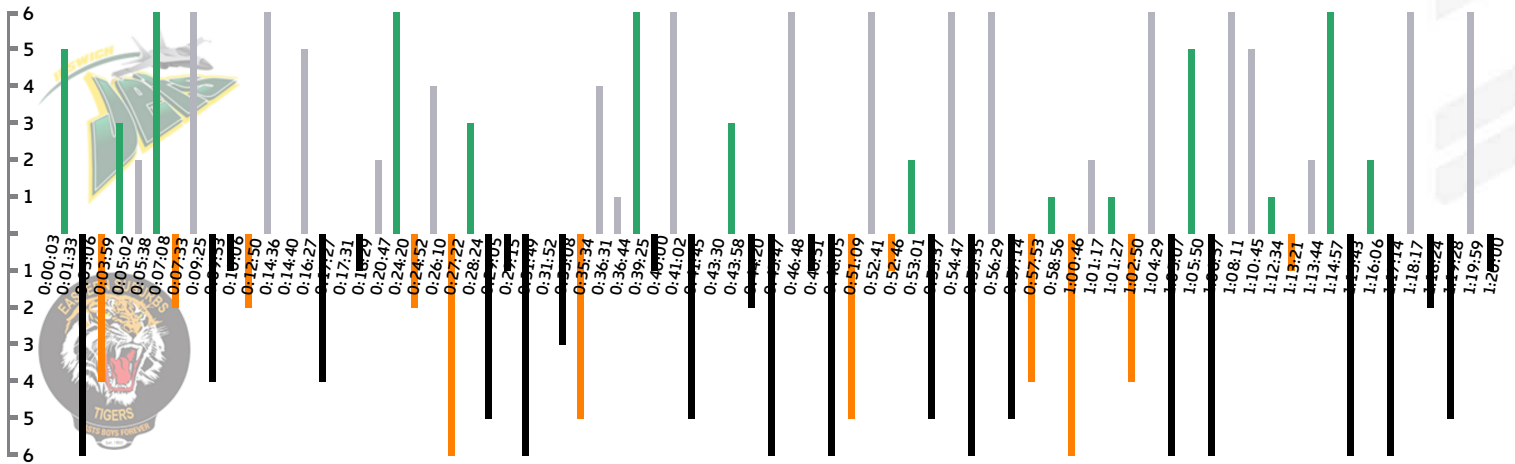

MATCH REPORT

2018 INTRUST SUPER CUP - ROUND 16

JETS				COMPLETIONS			TIGERS				
STAT TYPE	1	2	TOT	JET	COMPLETION %	TIG	STAT TYPE	1	2	TOT	
Complete Sets	8	12	20	56%			Complete Sets	10	15	25	
Incomplete Sets	8	8	16				62%	Incomplete Sets	8	7	15
Completion %	50%	60%	56%				Completion %	56%	68%	62%	

KEY

Complete Incomplete   Jets   Tigers   Complete Incomplete

JETS							RUNNING METRES				TIGERS								
LINEUP	ALL RUNS	ALL RUN METRES	D/H RUNS	D/H RUN METRES	P/C RUN METRES	L/E RUNS	JET	AVERAGE SET RUN DISTANCE	TIG	LINEUP	ALL RUNS	ALL RUN METRES	D/H RUNS	D/H RUN METRES	P/C RUN METRES	L/E RUNS			
Michael Purcell	9	91	0	0	15	1	46m		34m	Scott Drinkwater	17	115	1	10	18	3			
Marmin Barba	2	14	0	0	2	0				314	BACK THREE	352	Linc Port	16	152	0	0	40	0
Ben White	12	105	1	10	45	0	166	CENTRES	156	Cheyse Blair	7	80	1	15	28	0			
Isimeeli Hafoka	9	61	1	9	7	2	39	HALVES	158	Shane Neumann	5	76	0	0	13	0			
Richard Pandia	21	209	4	43	70	0	405	EDGE FORWARDS/LOCK	201	Jarrold McNally	12	85	2	25	26	0			
Chris Ash	3	15	0	0	0	1	269	PROPS	153	Billy Walters	10	144	0	0	33	2			
Dane Phillips	4	24	0	0	0	3	36	HOOVER	58	Brodie Croft	4	14	0	0	1	0			
Tyson Lofipo	9	151	0	0	50	0	403	INTERCHANGE	280	David Tyrrell	6	61	1	11	23	0			
Kierran Moseley	5	36	1	2	10	0				Christopher Ostwald	5	58	5	58	11	1			
Nathaniel Neale	14	118	1	12	50	1				Brett Greinke	8	92	0	0	32	0			
Billy McConnachie	7	50	0	0	20	0				Matthew Egan	7	67	0	0	28	0			
Sebastian Pandia	17	152	2	29	46	1				Jarrold Tuite	6	56	0	0	23	0			
Ben Shea	19	203	1	11	83	0				Jack Svendsen	9	78	0	0	28	0			
Rowan Winterfield	7	76	0	0	18	0				Michael Egan	4	31	4	31	5	1			
Jayden Connors	16	173	10	111	31	4				Conor Carey	11	90	0	0	29	0			
Fakahoko Teutau	8	81	0	0	44	0				Anton Iaria	7	70	0	0	21	1			
Wes Conlon	7	73	3	43	3	3				Harley Aiono	9	89	0	0	35	0