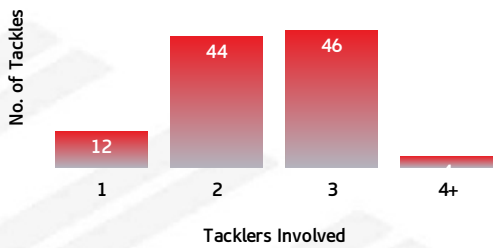

PASSING/KICKING

DOL	PASSING	WMS
341	RECEIPTS	292
176	PASSES	154
7	SHIFTS LEFT	7
9	SHIFTS RIGHT	6
1.09	PASSES/RUN	1.14
55	DUMMY PASSES	31
9	OFFLOADS	6

DOL	KICKING	WMS
14	KICKS	13
257	KICKING METRES	386
4	BOMB KICKS	2
7	GRUBBER KICKS	4
1	CHIP KICKS	1
0	CROSSFIELD KICKS	0
2	FORCED DROPOUT KICKS	2
0	DEAD IN GOAL KICKS	0
1	LONG KICKS INTO SPACE	2

SEAGULLS

LINEUP	RECEIPTS	PASSES	PASSES/RUN	DUMMY PASSES	KICKS	KICK METRES	LONG KICKS SPACE
Daniel Ogden	20	10	1	2	2	19	0
Peter Gubb	13	1	0.09	0	0	0	0
Alex Barr	14	2	0.14	0	0	0	0
Delouise Hoeter	8	1	0.14	1	1	2	0
Edward Burns	8	1	0.17	0	1	18	0
Pat Templeman	37	25	5	7	8	307	2
Mitchell Cronin	35	27	2.25	7	0	0	0
Stedman Lefau	4	1	0.33	0	0	0	0
Mitchell Moore	9	9	9	1	0	0	0
Max Elliott	8	2	0.33	0	0	0	0
Mitchell Frei	16	3	0.23	5	0	0	0
Atelea Vea	8	2	0.33	0	0	0	0
Patrick Carrigan	17	2	0.13	2	0	0	0
Salesi Funaki	4	1	0.33	0	0	0	0
Keenan Palasia	11	1	0.11	1	0	0	0
Lachlan Lee	6	0	0	0	0	0	0
Kalolo Saitaua	74	66	8.25	5	1	37	0

DOLPHINS

TACKLING

SEAGULLS

Dolphins Tackling Breakdown