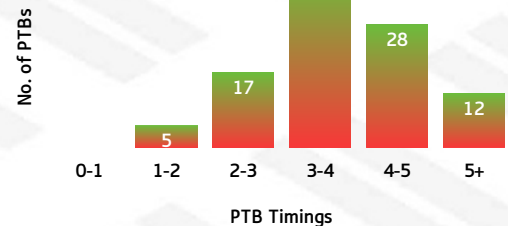

Seagulls Tackling Breakdown

### SEAGULLS

Dolphins PTB Breakdown

DOL	PTB (SECONDS)	WMS
0	0-1 SECONDS	0
4	1-2 SECONDS	5
21	2-3 SECONDS	17
45	3-4 SECONDS	40
41	4-5 SECONDS	28
8	5+ SECONDS	12

Seagulls PTB Breakdown