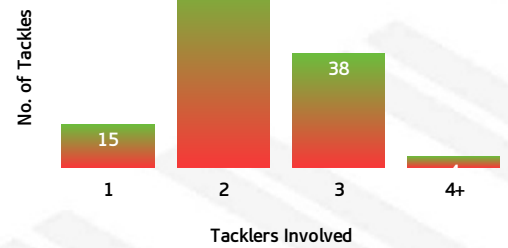

### DOLPHINS

### TACKLING

### SEAGULLS

Dolphins Tackling Breakdown

DOL	TACKLING	WMS
261	TACKLES MADE	285
9	INEFFECTIVE	15
44	MISSED	49
83.1	EFFECTIVE TACKLE %	81.7
12	ONE ON ONE TACKLES	15
44	2 MAN TACKLES	67
46	3 MAN TACKLES	38
4	4+ MAN TACKLES	4

Seagulls Tackling Breakdown