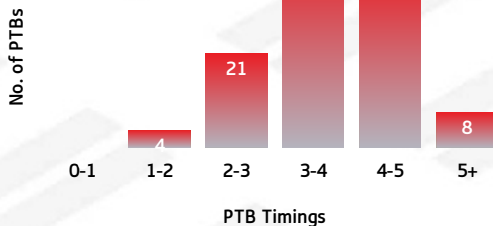

DOLPHINS

PLAY THE BALL

SEAGULLS

Dolphins PTB Breakdown