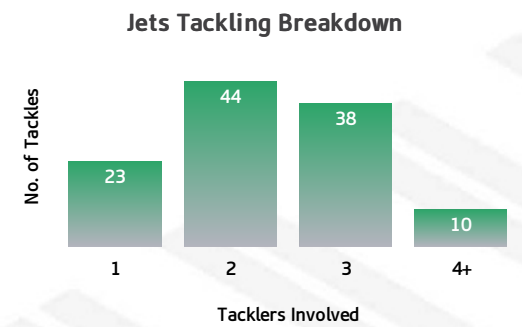

BEA	PASSING	JET
309	RECEIPTS	301
168	PASSES	159
11	SHIFTS LEFT	6
7	SHIFTS RIGHT	7
1.23	PASSES/RUN	1.15
28	DUMMY PASSES	62
4	OFFLOADS	15

LINEUP	RECEIPTS	PASSES	PASSES/RUN	DUMMY PASSES	KICKS	KICK METRES	LONG KICKS SPACE
Michael Purcell	13	7	1	1	0	0	0
Marmin Barba	4	3	3	0	0	0	0
Rory Humphreys	17	7	0.64	5	0	0	0
Isimeeli Hafoka	11	4	0.57	2	0	0	0
Richard Pandia	20	1	0.06	2	2	0	0
Josh Cleeland	50	35	3.89	14	10	246	0
Julian Christian	40	31	2.82	13	2	10	0
Tyson Lofipo	15	0	0	0	0	0	0
Jayden Connors	35	28	7	4	3	47	0
Nathaniel Neale	12	0	0	2	0	0	0
Billy McConnachie	10	1	0.11	2	0	0	0
Ben White	8	2	0.4	1	0	0	0
Ben Shea	12	0	0	2	0	0	0
Kierran Moseley	38	39	7.8	13	0	0	0
Huskie Teutua	3	0	0	0	0	0	0
Mitchell Carpenter	9	1	0.11	1	0	0	0
Rowan Winterfield	4	0	0	0	0	0	0

BEA	KICKING	JET
14	KICKS	17
313	KICKING METRES	305
2	BOMB KICKS	3
5	GRUBBER KICKS	7
1	CHIP KICKS	2
0	CROSSFIELD KICKS	0
0	FORCED DROPOUT KICKS	2
0	DEAD IN GOAL KICKS	0
2	LONG KICKS INTO SPACE	0

BEARS TACKLING JETS

BEA	TACKLING	JET
253	TACKLES MADE	268
25	INEFFECTIVE	11
15	MISSED	34
86.3	EFFECTIVE TACKLE %	85.6
16	ONE ON ONE TACKLES	23
35	2 MAN TACKLES	44
53	3 MAN TACKLES	38
2	4+ MAN TACKLES	10

BEARS PLAY THE BALL JETS