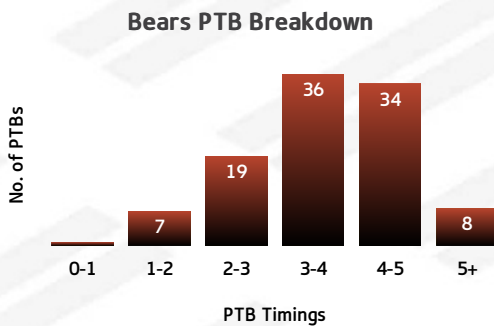

BEA	PASSING	JET
309	RECEIPTS	301
168	PASSES	159
11	SHIFTS LEFT	6
7	SHIFTS RIGHT	7
1.23	PASSES/RUN	1.15
28	DUMMY PASSES	62
4	OFFLOADS	15

LINEUP	RECEIPTS	PASSES	PASSES/RUN	DUMMY PASSES	KICKS	KICK METRES	LONG KICKS SPACE
Michael Purcell	13	7	1	1	0	0	0
Marmin Barba	4	3	3	0	0	0	0
Rory Humphreys	17	7	0.64	5	0	0	0
Isimeeli Hafoka	11	4	0.57	2	0	0	0
Richard Pandia	20	1	0.06	2	2	0	0
Josh Cleeland	50	35	3.89	14	10	246	0
Julian Christian	40	31	2.82	13	2	10	0
Tyson Lofipo	15	0	0	0	0	0	0
Jayden Connors	35	28	7	4	3	47	0
Nathaniel Neale	12	0	0	2	0	0	0
Billy McConnachie	10	1	0.11	2	0	0	0
Ben White	8	2	0.4	1	0	0	0
Ben Shea	12	0	0	2	0	0	0
Kierran Moseley	38	39	7.8	13	0	0	0
Huskie Teutua	3	0	0	0	0	0	0
Mitchell Carpenter	9	1	0.11	1	0	0	0
Rowan Winterfield	4	0	0	0	0	0	0

BEA	KICKING	JET
14	KICKS	17
313	KICKING METRES	305
2	BOMB KICKS	3
5	GRUBBER KICKS	7
1	CHIP KICKS	2
0	CROSSFIELD KICKS	0
0	FORCED DROPOUT KICKS	2
0	DEAD IN GOAL KICKS	0
2	LONG KICKS INTO SPACE	0

BEARS TACKLING JETS

BEA	TACKLING	JET
253	TACKLES MADE	268
25	INEFFECTIVE	11
15	MISSED	34
86.3	EFFECTIVE TACKLE %	85.6
16	ONE ON ONE TACKLES	23
35	2 MAN TACKLES	44
53	3 MAN TACKLES	38
2	4+ MAN TACKLES	10

BEARS PLAY THE BALL JETS