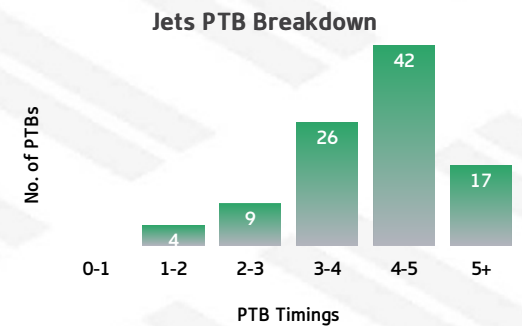

BEA	PTB (SECONDS)	JET
1	0-1 SECONDS	0
7	1-2 SECONDS	4
19	2-3 SECONDS	9
36	3-4 SECONDS	26
34	4-5 SECONDS	42
8	5+ SECONDS	17