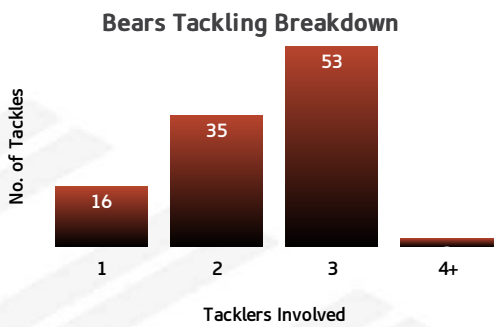

BEARS PASSING/KICKING JETS

LINEUP	RECEIPTS	PASSES	PASSES/RUN	DUMMY PASSES	KICKS	KICK METRES	LONG KICKS SPACE
Kurtis Rowe	24	15	1.25	0	0	0	0
Troy Leo	12	3	0.38	2	0	0	0
Sami Sauliluma	14	4	0.44	3	0	0	0
Jesse Arthars	17	3	0.23	1	0	0	0
Anthony Don	17	3	0.25	0	0	0	0
Dylan Phythian	28	20	4	1	4	48	0
Jamal Fogarty	39	32	3.56	6	5	170	1
Luke Page	8	0	0	2	0	0	0
Pat Politoni	85	83	27.67	5	4	76	1
Jack Buchanan	13	1	0.08	1	0	0	0
Hayden Schwass	5	0	0	1	0	0	0
Jacob Hind	11	1	0.11	0	1	18	0
Sam Coster	8	1	0.14	3	0	0	0
Morgan Boyle	8	1	0.14	1	0	0	0
Josh Ailaomai	6	1	0.2	0	0	0	0
Jai Whitbread	9	0	0	1	0	0	0
Jesse Savage	5	0	0	1	0	0	0

BEA	PASSING	JET
309	RECEIPTS	301
168	PASSES	159
11	SHIFTS LEFT	6
7	SHIFTS RIGHT	7
1.23	PASSES/RUN	1.15
28	DUMMY PASSES	62
4	OFFLOADS	15

LINEUP	RECEIPTS	PASSES	PASSES/RUN	DUMMY PASSES	KICKS	KICK METRES	LONG KICKS SPACE
Michael Purcell	13	7	1	1	0	0	0
Marmin Barba	4	3	3	0	0	0	0
Rory Humphreys	17	7	0.64	5	0	0	0
Isimeeli Hafoka	11	4	0.57	2	0	0	0
Richard Pandia	20	1	0.06	2	2	0	0
Josh Cleeland	50	35	3.89	14	10	246	0
Julian Christian	40	31	2.82	13	2	10	0
Tyson Lofipo	15	0	0	0	0	0	0
Jayden Connors	35	28	7	4	3	47	0
Nathaniel Neale	12	0	0	2	0	0	0
Billy McConnachie	10	1	0.11	2	0	0	0
Ben White	8	2	0.4	1	0	0	0
Ben Shea	12	0	0	2	0	0	0
Kierran Moseley	38	39	7.8	13	0	0	0
Huskie Teutua	3	0	0	0	0	0	0
Mitchell Carpenter	9	1	0.11	1	0	0	0
Rowan Winterfield	4	0	0	0	0	0	0

BEA	KICKING	JET
14	KICKS	17
313	KICKING METRES	305
2	BOMB KICKS	3
5	GRUBBER KICKS	7
1	CHIP KICKS	2
0	CROSSFIELD KICKS	0
0	FORCED DROPOUT KICKS	2
0	DEAD IN GOAL KICKS	0
2	LONG KICKS INTO SPACE	0

BEARS TACKLING JETS