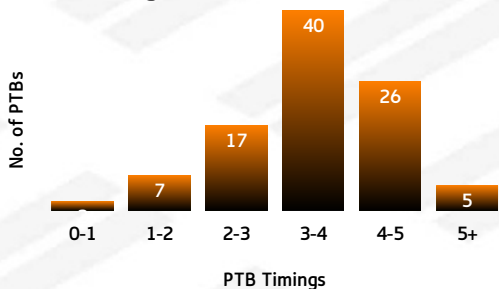

TIGERS

PLAY THE BALL

BEARS

Tigers PTB Breakdown