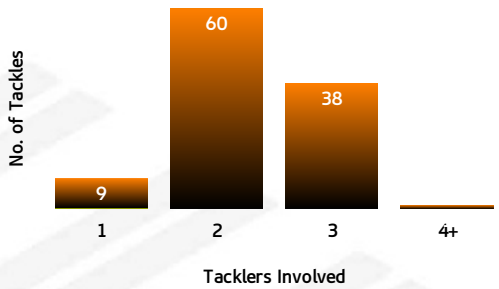

TIGERS

LINEUP	RECEIPTS	PASSES	PASSES/RUN	DUMMY PASSES	KICKS	KICK METRES	LONG KICKS SPACE
Scott Drinkwater	35	22	1.83	4	5	86	1
Linc Port	5	2	0.5	1	0	0	0
Marion Seve	12	7	0.88	1	1	12	0
Shane Neumann	7	2	0.5	1	0	0	0
Brett Kelly	12	4	0.57	0	0	0	0
Kea Pere	8	1	0.2	0	0	0	0
Brayden Torpy	37	20	2.86	7	10	240	2
Albert Vete	19	3	0.19	1	0	0	0
Tom Butterfield	69	69	13.8	2	0	0	0
Brett Greinke	9	0	0	0	0	0	0
Jake Foster	18	12	1.71	1	0	0	0
Tino Faasumaleau	11	0	0	0	0	0	0
Patrick Kaufusi	10	2	0.22	1	0	0	0
Jack Svendsen	16	6	0.67	1	0	0	0
Christopher Ostwald	15	13	6.5	0	0	0	0
David Tyrrell	8	1	0.14	1	0	0	0
Kelma Tuilagi	12	3	0.38	0	0	0	0

PASSING/KICKING

TIG	PASSING	BEA
303	RECEIPTS	304
167	PASSES	158
14	SHIFTS LEFT	9
8	SHIFTS RIGHT	7
1.28	PASSES/RUN	1.19
21	DUMMY PASSES	32
7	OFFLOADS	4

TIG	KICKING	BEA
16	KICKS	16
339	KICKING METRES	347
3	BOMB KICKS	1
6	GRUBBER KICKS	4
1	CHIP KICKS	1
0	CROSSFIELD KICKS	0
1	FORCED DROPOUT KICKS	1
0	DEAD IN GOAL KICKS	0
3	LONG KICKS INTO SPACE	3

BEARS

LINEUP	RECEIPTS	PASSES	PASSES/RUN	DUMMY PASSES	KICKS	KICK METRES	LONG KICKS SPACE
Kurtis Rowe	20	9	0.82	2	1	18	0
Troy Leo	11	0	0	0	0	0	0
Sami Sauluma	14	4	0.33	1	0	0	0
Josh Berkers	12	0	0	1	0	0	0
Henare Wells	8	1	0.14	1	0	0	0
Dylan Phythian	31	23	11.5	2	5	143	1
Jamal Fogarty	39	24	3.43	12	8	133	2
Luke Page	13	0	0	2	0	0	0
Pat Politoni	84	82	27.33	5	2	52	0
Jai Whitbread	9	1	0.12	1	0	0	0
Jamie Dowling	8	3	0.5	2	0	0	0
Hayden Schwass	10	0	0	1	0	0	0
Sam Coster	16	11	2.2	0	0	0	0
Matt White	7	0	0	1	0	0	0
Jeff Lynch	8	0	0	0	0	0	0
Kai O'Donnell	5	0	0	1	0	0	0
Blake Leary	9	0	0	0	0	0	0

TIGERS

TACKLING

BEARS

Tigers Tackling Breakdown