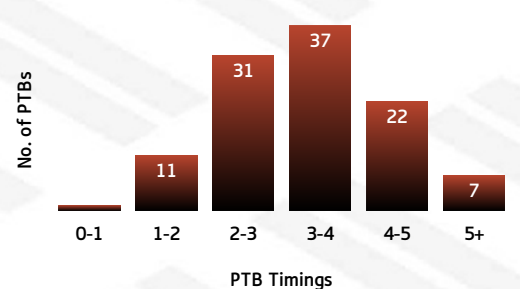

### TIGERS

### PLAY THE BALL

### BEARS

Tigers PTB Breakdown

TIG	PTB (SECONDS)	BEA
2	0-1 SECONDS	1
7	1-2 SECONDS	11
17	2-3 SECONDS	31
40	3-4 SECONDS	37
26	4-5 SECONDS	22
5	5+ SECONDS	7

Bears PTB Breakdown