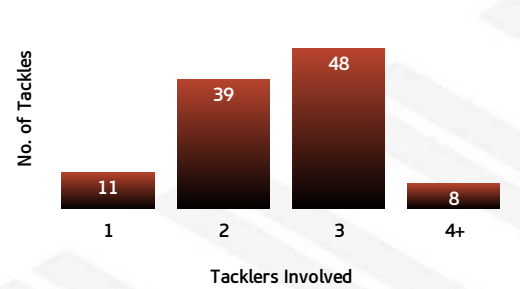

### TIGERS

### TACKLING

### BEARS

Tigers Tackling Breakdown

TIG	TACKLING	BEA
255	TACKLES MADE	269
6	INEFFECTIVE	16
29	MISSED	23
87.9	EFFECTIVE TACKLE %	87.3
9	ONE ON ONE TACKLES	11
60	2 MAN TACKLES	39
38	3 MAN TACKLES	48
1	4+ MAN TACKLES	8

Bears Tackling Breakdown